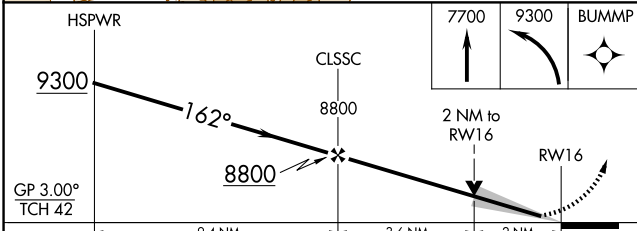

WAAS CH 86246 W16A	APP CRS 162°	Rwy ldg TDZE Apt Elev	5998 6970 6970

RNAV (GPS) RWY 16

MONTICELLO (U64)

RNP APCH - GPS.	MISSED APPROACH: Climb to 7700 then climbing left turn to 9300 direct BUMMP and hold.
▼ For uncompensated Baro-VNAV systems, LNAV/VNAV NA below -28°C or above 54°C.	

AWOS-3PT 121.025	DENVER CENTER 127.55 256.875	UNICOM 122.8 (CTAF) 0

CATEGORY	A	B	C	D
LPV DA	7170-1	200 (200-1)		NA
LNAV/VNAV DA	7407-1¼	437 (500-1¼)		NA
LNAV MDA	7660-1	690 (700-1)		NA

SW-4, 15 MAY 2025 to 12 JUN 2025

SW-4, 15 MAY 2025 to 12 JUN 2025