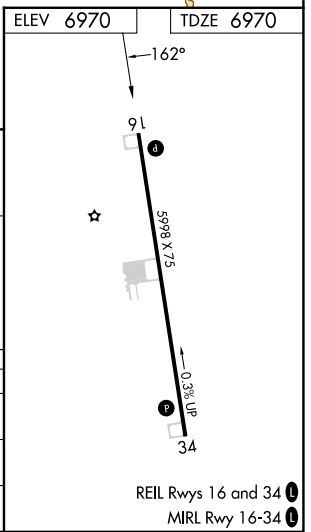

WAAS CH 86246 W16A	APP CRS 162°	Rwy ldg TDZE Apt Elev	5998 6970 6970

RNAV (GPS) RWY 16

MONTICELLO (U64)

RNP APCH - GPS.	MISSED APPROACH: Climb to 7700 then climbing left turn to 9300 direct BUMMP and hold.
▼ For uncompensated Baro-VNAV systems, LNAV/VNAV NA below -28°C or above 54°C.	

AWOS-3PT 121.025	DENVER CENTER 127.55 256.875	UNICOM 122.8 (CTAF) 0

CATEGORY	A	B	C	D
LPV DA	7170-1	200 (200-1)		NA
LNAV/VNAV DA	7407-1¼	437 (500-1¼)		NA
LNAV MDA	7660-1	690 (700-1)		NA

SW-4, 15 MAY 2025 to 12 JUN 2025

SW-4, 15 MAY 2025 to 12 JUN 2025