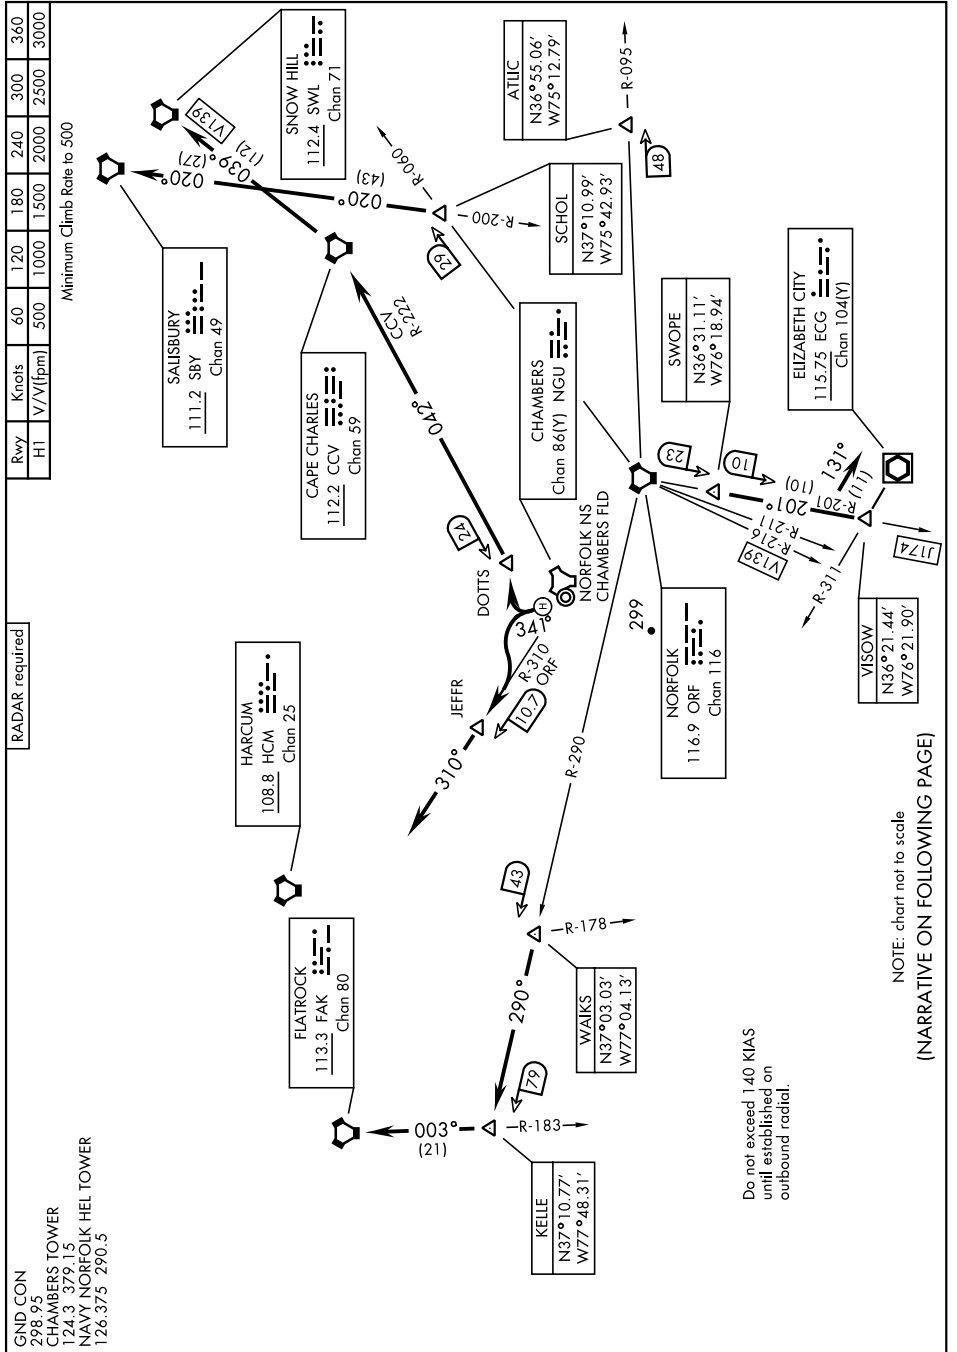

# COPTER PRIDE TWO DEPARTURE (NHU2.NHU) [USN]

NORFOLK, VIRGINIA

NE-3, 15 MAY 2025 to 12 JUN 2025

RADAR required

GND.CON  
 298.95  
 CHAMBERS TOWER  
 124.3 379.15  
 NAVY NORFOLK HELI TOWER  
 126.375 290.5

NOTE: chart not to scale  
 (NARRATIVE ON FOLLOWING PAGE)

Do not exceed 140 KIAS  
 until established on  
 outbound radial.

NE-3, 15 MAY 2025 to 12 JUN 2025

# COPTER PRIDE TWO DEPARTURE (NHU2.NHU)

NORFOLK, VIRGINIA

NORFOLK NS HELIPORT (KNHU)