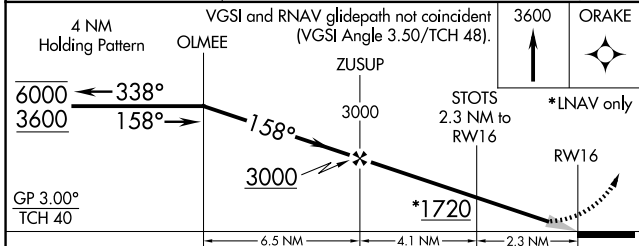

WAAS CH 49142 W16A	APP CRS 158°	Rwy Idg 3750 TDZE 924 Apt Elev 924
--	------------------------	---

RNAV (GPS) RWY 16

FARINGTON FLD (K01)

RNP APCH.	<p>▼ Circling NA for Cat C west of Rwy 16-34. ▲ NA Baro-VNAV NA. Use Brenner Fld altimeter setting.</p>	<p>MISSED APPROACH: Climb to 3600 direct ORAKE and hold, continue climb-in-hold to 3600.</p>
-----------	---	--

FNB ASOS 119.275	MINNEAPOLIS CENTER 128.75 346.3	CTAF 122.9 0
----------------------------	---	------------------------

CATEGORY	A	B	C	D
LPV DA	1180-1	256 (300-1)		NA
LNAV/VNAV DA	1230-1	306 (400-1)		NA
LNAV MDA	1480-1	556 (600-1)	1480-1 5/8 556 (600-1 5/8)	NA
CIRCLING	1480-1	556 (600-1)	1540-1 3/4 616 (700-1 3/4)	NA