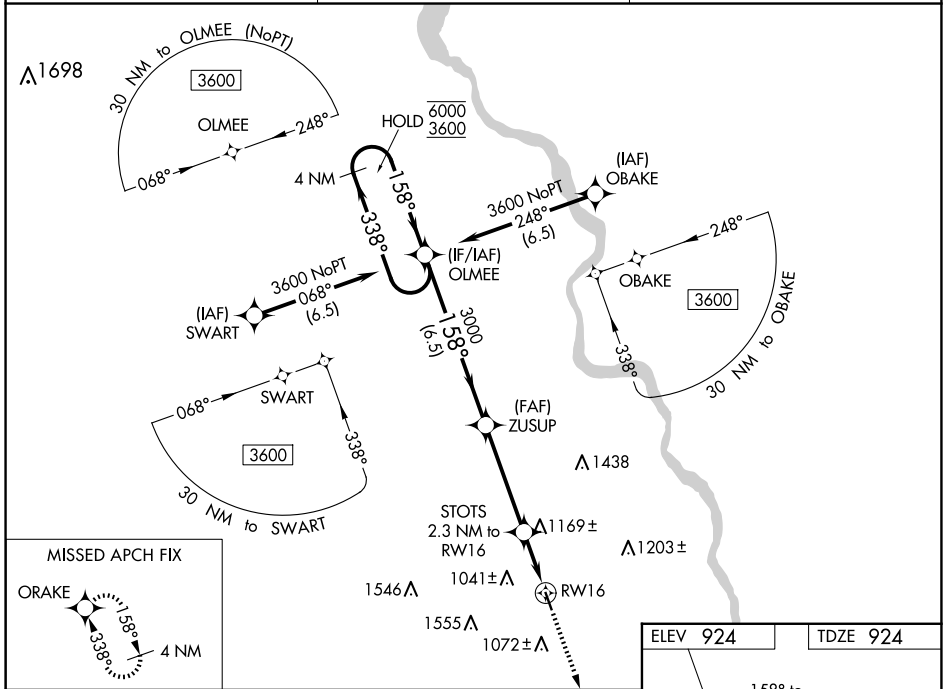

WAAS CH 49142 W16A	APP CRS 158°	Rwy Idg 3750 TDZE 924 Apt Elev 924
--	------------------------	---

RNAV (GPS) RWY 16

FARINGTON FLD (K01)

RNP APCH.	<p>▼ Circling NA for Cat C west of Rwy 16-34. ▲ NA Baro-VNAV NA. Use Brenner Fld altimeter setting.</p>	<p>MISSED APPROACH: Climb to 3600 direct ORAKE and hold, continue climb-in-hold to 3600.</p>
-----------	---	--

FNB ASOS 119.275	MINNEAPOLIS CENTER 128.75 346.3	CTAF 122.9 0
----------------------------	---	------------------------

CATEGORY	A	B	C	D
LPV DA	1180-1	256 (300-1)		NA
LNAV/VNAV DA	1230-1	306 (400-1)		NA
LNAV MDA	1480-1	556 (600-1)	1480-1 5/8 556 (600-1 5/8)	NA
CIRCLING	1480-1	556 (600-1)	1540-1 3/4 616 (700-1 3/4)	NA

NC-2, 15 MAY 2025 to 12 JUN 2025

NC-2, 15 MAY 2025 to 12 JUN 2025