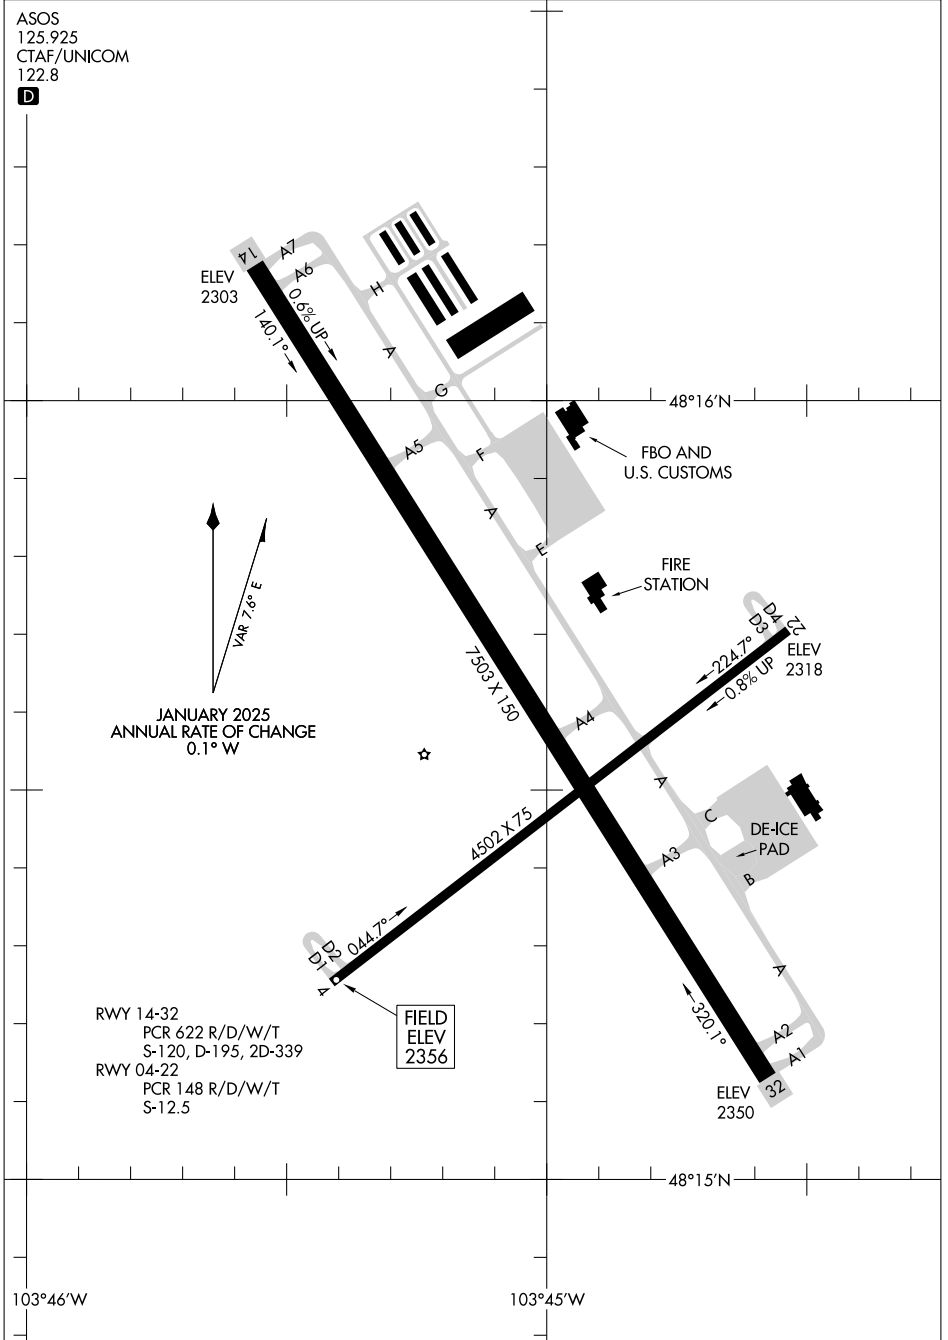

25107

AIRPORT DIAGRAM

AL-11234 (FAA)

WILLISTON BASIN INTL (XWA)
WILLISTON, NORTH DAKOTA

ASOS
125.925
CTAF/UNICOM
122.8

NC-1, 15 MAY 2025 to 12 JUN 2025

NC-1, 15 MAY 2025 to 12 JUN 2025

AIRPORT DIAGRAM
25107

WILLISTON, NORTH DAKOTA
WILLISTON BASIN INTL (XWA)