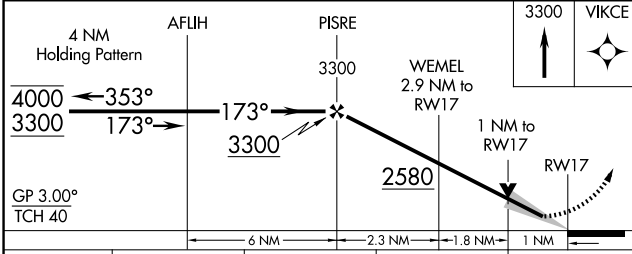

WAAS CH 69444 W17A	APP CRS 173°	Rwy Idg TDZE Apt Elev	4500 1633 1633

RNAV (GPS) RWY 17

ELLSWORTH MUNI (9K7)

RNP APCH - GPS.	MISSED APPROACH: Climb to 3300 direct VIKCE and hold.
⚠ Circling NA to Rwys 13 and 31. For uncompensated Baro-VNAV systems, LNAV/VNAV NA below -18°C or above 54°C.	

AWOS-3PT 119.675	KANSAS CITY CENTER 134.9 363.2	UNICOM 122.7 (CTAF) 0

CATEGORY	A	B	C	D
LPV DA		1833-1 200 (200-1)		NA
LNAV/VNAV DA		1883-1 250 (300-1)		NA
LNAV MDA		2000-1 367 (400-1)		NA
C CIRCLING	2200-1 567 (600-1)		2540-2³/₄ 907 (1000-2³/₄)	NA

NC-2, 15 MAY 2025 to 12 JUN 2025

NC-2, 15 MAY 2025 to 12 JUN 2025