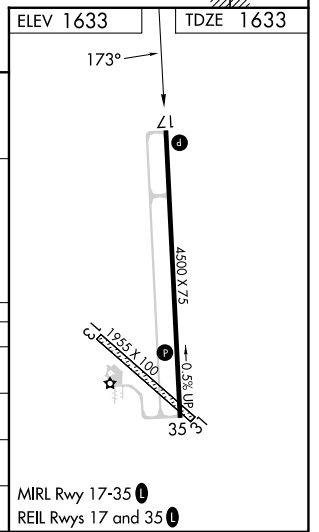

WAAS CH 69444 W17A	APP CRS 173°	Rwy Idg TDZE Apt Elev	4500 1633 1633

RNAV (GPS) RWY 17

ELLSWORTH MUNI (9K7)

RNP APCH - GPS.	MISSED APPROACH: Climb to 3300 direct VIKCE and hold.
⚠ Circling NA to Rwys 13 and 31. For uncompensated Baro-VNAV systems, LNAV/VNAV NA below -18°C or above 54°C.	

AWOS-3PT 119.675	KANSAS CITY CENTER 134.9 363.2	UNICOM 122.7 (CTAF) 0

CATEGORY	A	B	C	D
LPV DA		1833-1 200 (200-1)		NA
LNAV/VNAV DA		1883-1 250 (300-1)		NA
LNAV MDA		2000-1 367 (400-1)		NA
C CIRCLING	2200-1 567 (600-1)		2540-2³/₄ 907 (1000-2³/₄)	NA

NC-2, 15 MAY 2025 to 12 JUN 2025

NC-2, 15 MAY 2025 to 12 JUN 2025