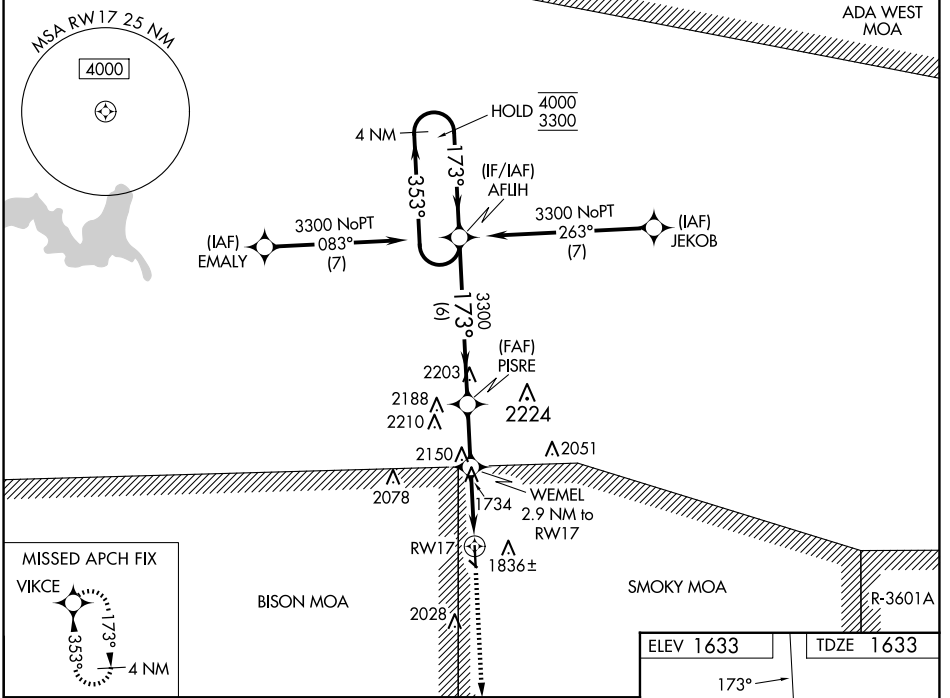

WAAS CH 69444 W17A	APP CRS 173°	Rwy Idg TDZE Apt Elev	4500 1633 1633
--	------------------------	-----------------------------	---

RNAV (GPS) RWY 17

ELLSWORTH MUNI (9K7)

RNP APCH - GPS.	MISSED APPROACH: Climb to 3300 direct VIKCE and hold.
<p>⚠ Circling NA to Rwys 13 and 31. For uncompensated Baro-VNAV systems, LNAV/VNAV NA below -18°C or above 54°C.</p>	

AWOS-3PT 119.675	KANSAS CITY CENTER 134.9 363.2	UNICOM 122.7 (CTAF) 0
----------------------------	--	---------------------------------

CATEGORY	A	B	C	D
LPV DA		1833-1 200 (200-1)		NA
LNAV/VNAV DA		1883-1 250 (300-1)		NA
LNAV MDA		2000-1 367 (400-1)		NA
C CIRCLING	2200-1 567 (600-1)		2540-2 ³ / ₄ 907 (1000-2 ³ / ₄)	NA

NC-2, 15 MAY 2025 to 12 JUN 2025

NC-2, 15 MAY 2025 to 12 JUN 2025