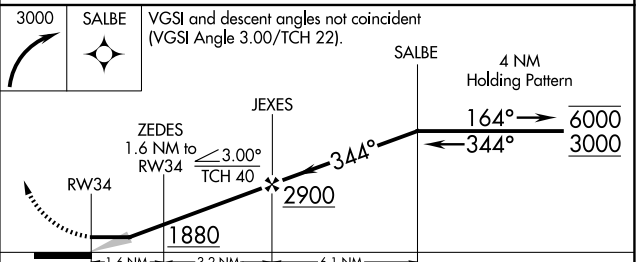

Procedure NA for arrivals at BRNRD on T383 northwest bound.

▲ 2545

Procedure NA for arrivals at TESEE on V171 northwest bound.

Procedure NA for arrivals at OKOMY on V2 southeast bound.

ELEV 1332	TDZE 1330
-----------	-----------