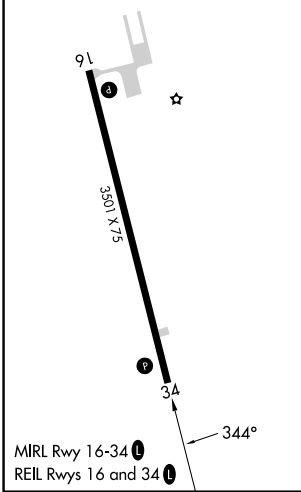

APP CRS 344°	Rwy Idg 3501
	TDZE 1330
	Apt Elev 1332

RNAV (GPS) RWY 34

TODD FLD (14Y)

RNP APCH. ▼ ▲ Circling Rwy 16 NA at night.	MISSED APPROACH: Climbing right turn to 3000 direct SALBE and hold.	
AWOS-3 118.65	MINNEAPOLIS CENTER 126.1 269.2	CTAF 122.9

Procedure NA for arrivals at BRNRD on T383 northwest bound.

▲ 2545

Procedure NA for arrivals at TESEE on V171 northwest bound.

Procedure NA for arrivals at OKOMY on V2 southeast bound.

ELEV 1332	TDZE 1330
-----------	-----------