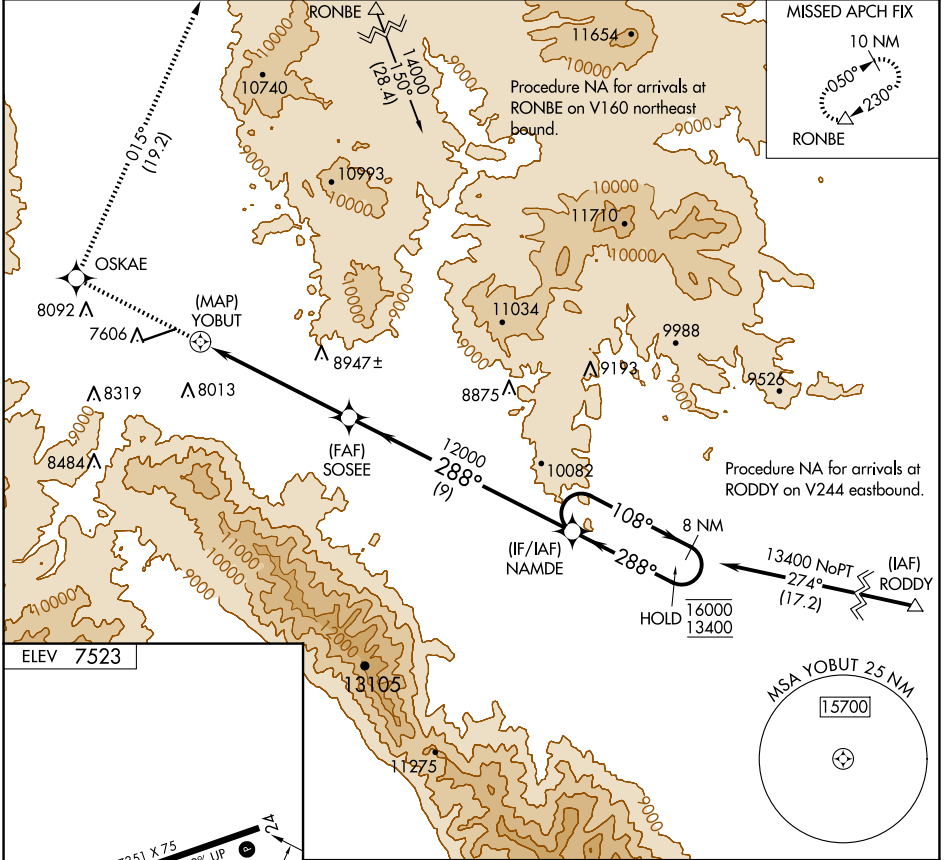

APP CRS 288°	Rwy Idg TDZE Apt Elev	N/A N/A 7523
------------------------	-----------------------------	---------------------------

RNAV (GPS)-A

SALIDA/HARRIETT ALEXANDER FLD (A.NK)

RNP APCH.	MISSED APPROACH: Climb to 16200 direct OSKAE and on track 015° to RONBE and hold, continue climb-in-hold to 16200.
<p>▼ Circling to Rwy 6 NA at night.</p> <p>▲ When local altimeter setting not received, procedure NA.</p>	

AWOS-3PT 133.85	DENVER CENTER 128.375 379.95	UNICOM 122.7 (CTAF)
---------------------------	--	-------------------------------

CATEGORY	A	B	C	D
CIRCLING	9720-1¼ 2197 (2200-1¼)	9720-1½ 2197 (2200-1½)	NA	

SW-1, 15 MAY 2025 to 12 JUN 2025

SW-1, 15 MAY 2025 to 12 JUN 2025