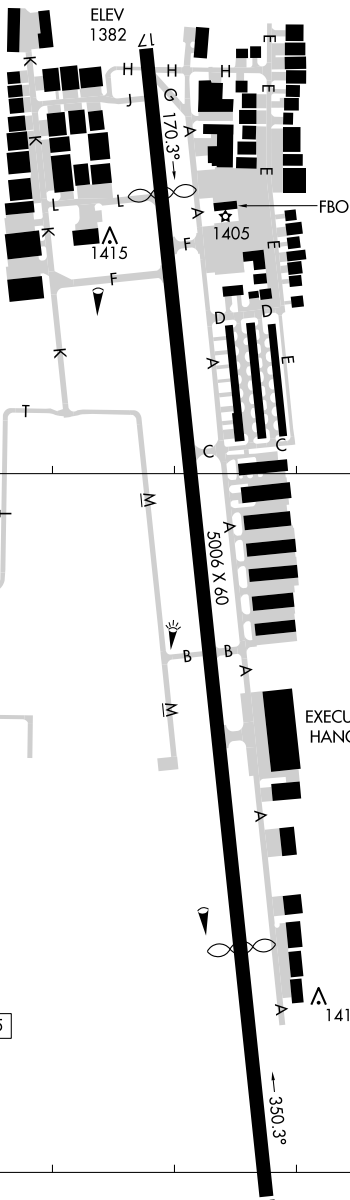

25107

AIRPORT DIAGRAM

AL-10309 (FAA)

BOERNE STAGE AIRFIELD (5C1)
SAN ANTONIO, TEXAS

AWOS-3
118.725
CTAF/UNICOM
123.0

FIELD
ELEV
1384

JANUARY 2025
ANNUAL RATE OF CHANGE
0.1° W

LRL Rwy 17-35

29°43.5'N

29°43.0'N

98°42.0'W

ELEV 1375

98°41.5'W

SAN ANTONIO, TEXAS
BOERNE STAGE AIRFIELD (5C1)

AIRPORT DIAGRAM
25107

SC-3, 15 MAY 2025 to 12 JUN 2025