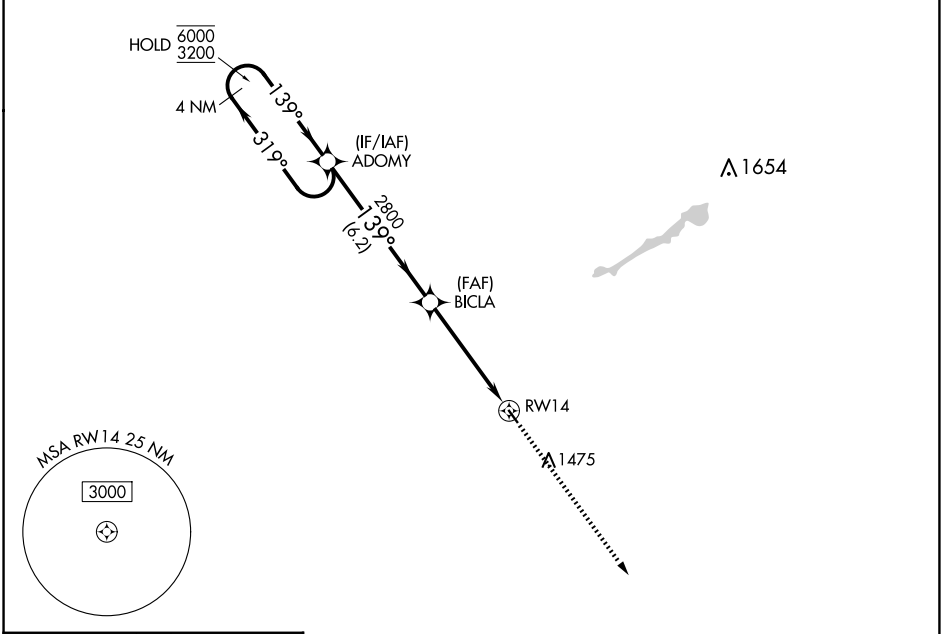

APP CRS 139°	Rwy Idg 3000
	TDZE 1137
	Apt Elev 1137

RNAV (GPS) RWY 14

FERTILE MUNI (D14)

RNP APCH - GPS.		MISSED APPROACH: Climb to 3200 direct CALTU and hold.
 Use Mahanomen altimeter setting.		
3N8 AWOS-3PT 121.125	GRAND FORKS APP CON* 118.1 318.1	UNICOM 122.8 (CTAF) 0

ELEV 1137	TDZE 1137
-----------	-----------

CATEGORY	A	B	C	D
LNAV MDA	1600-1	463 (500-1)	NA	
CIRCLING	1660-1 523 (600-1)	1760-1 623 (700-1)	NA	

NC-1, 15 MAY 2025 to 12 JUN 2025

NC-1, 15 MAY 2025 to 12 JUN 2025