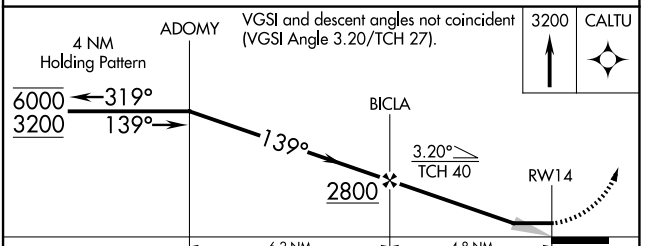

CATEGORY	A	B	C	D
LNAV MDA	1600-1	463 (500-1)	NA	
CIRCLING	1660-1 523 (600-1)	1760-1 623 (700-1)	NA	

NC-1, 15 MAY 2025 to 12 JUN 2025

NC-1, 15 MAY 2025 to 12 JUN 2025