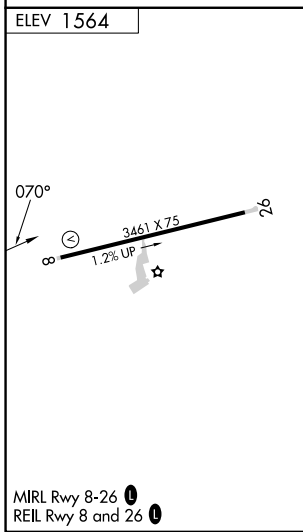

APP CRS 070°	Rwy Idg TDZE Apt Elev	N/A N/A 1564
------------------------	-----------------------------	---

RNAV (GPS)-A

TUCKER-GUTHRIE MEML (I35)

RNP APCH.		MISSED APPROACH: Climb to 4200 then climbing right turn to 5100 direct WEVOR and hold.
AWOS-3 118.35	INDIANAPOLIS CENTER 124.625 371.925	UNICOM 122.8 (CTAF)

SE-1, 15 MAY 2025 to 12 JUN 2025

SE-1, 15 MAY 2025 to 12 JUN 2025

5 NM Holding Pattern WEVOR		VGSIs and descent angles not coincident (VGSIs Angle 5.00/TCH 26).		4200	5100	WEVOR
6000 ← 250°		070° →		JEXIL		
5100		4000		ECGIG		
		3.77° TCH 40				
		5.5 NM		5.6 NM		0.5 NM
CATEGORY	A	B	C	D		
<input checked="" type="checkbox"/> CIRCLING	2920-1¼ 1356 (1400-1¼)	2920-1½ 1356 (1400-1½)	3360-3 1796 (1800-3)	NA		