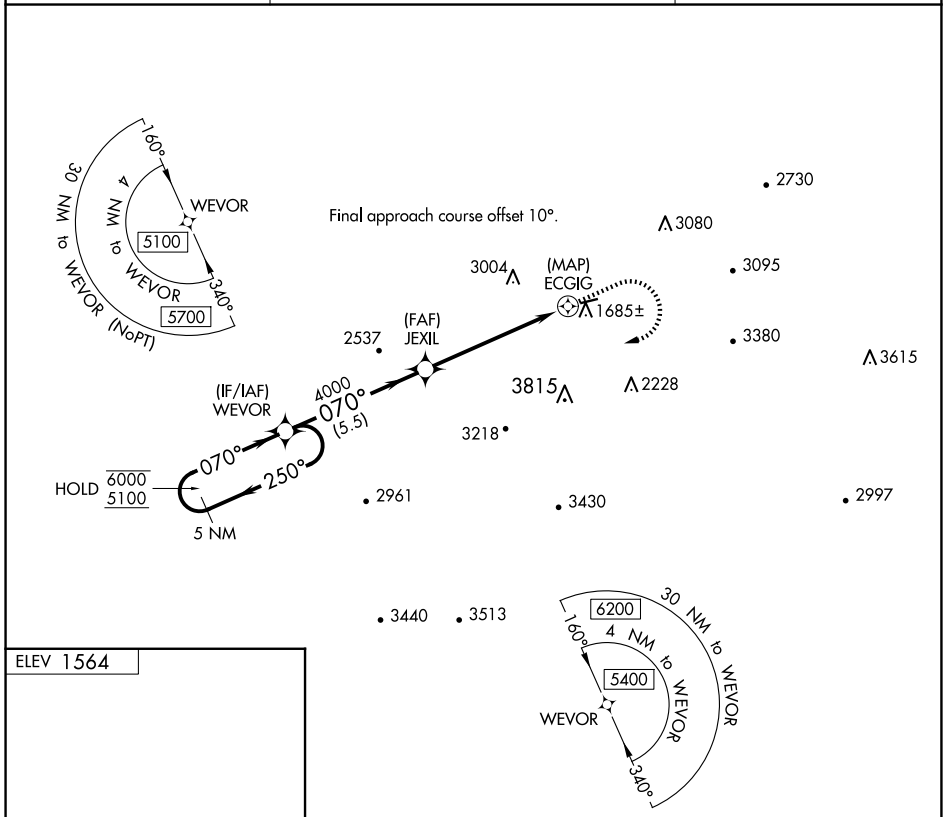

APP CRS 070°	Rwy Idg TDZE Apt Elev	N/A N/A 1564
------------------------	-----------------------------	---

RNAV (GPS)-A

TUCKER-GUTHRIE MEML (I35)

RNP APCH.		MISSED APPROACH: Climb to 4200 then climbing right turn to 5100 direct WEVOR and hold.
AWOS-3 118.35	INDIANAPOLIS CENTER 124.625 371.925	UNICOM 122.8 (CTAF)

SE-1, 15 MAY 2025 to 12 JUN 2025

SE-1, 15 MAY 2025 to 12 JUN 2025

5 NM Holding Pattern WEVOR		VGSIs and descent angles not coincident (VGSIs Angle 5.00/TCH 26).		4200	5100	WEVOR
6000 ← 250°		070° →		JEXIL		
5100		4000		ECGIG		
		3.77° TCH 40				
		5.5 NM		5.6 NM		0.5 NM
CATEGORY	A	B	C	D		
<input checked="" type="checkbox"/> CIRCLING	2920-1¼ 1356 (1400-1¼)	2920-1½ 1356 (1400-1½)	3360-3 1796 (1800-3)	NA		