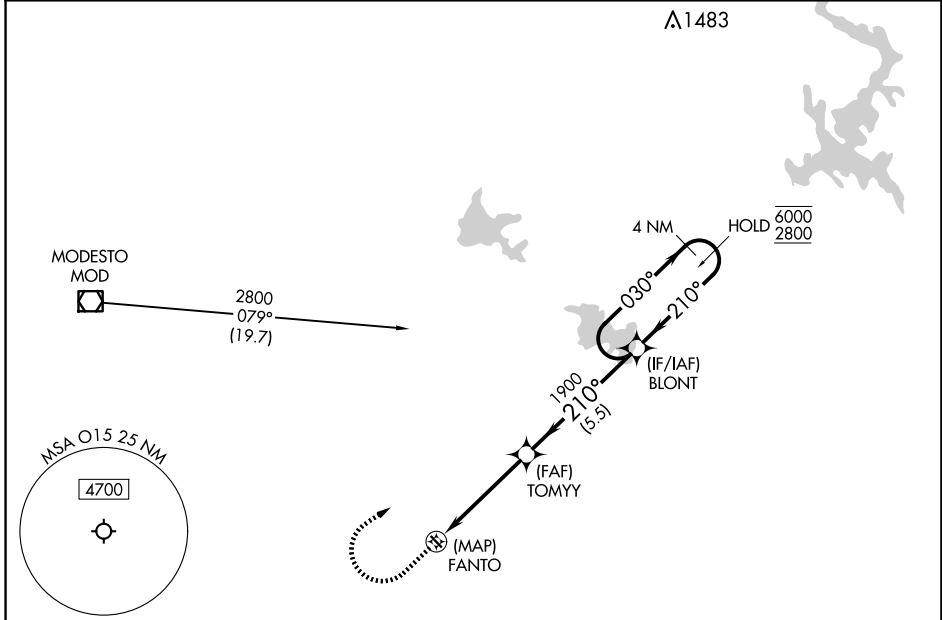

APP CRS 210°	Rwy Idg TDZE Apt Elev	N/A N/A 161
------------------------	-----------------------------	--

RNAV (GPS)-A

TURLOCK MUNI (O15)

RNP APCH - GPS.	MISSED APPROACH: Climb to 900 then climbing right turn to 2800 direct BLONT and hold.
Procedure NA at night. Use MER altimeter setting; when not received, use MCE altimeter setting and increase all MDAs 20 feet.	

MER AWOS-3 124.475	NORCAL APP CON 120.95 269.45	UNICOM 122.8 (CTAF)
------------------------------	--	-------------------------------

CATEGORY	A	B	C	D
CIRCLING	740-1 579 (600-1)	760-1 599 (600-1)	NA	

SW-2, 15 MAY 2025 to 12 JUN 2025

SW-2, 15 MAY 2025 to 12 JUN 2025