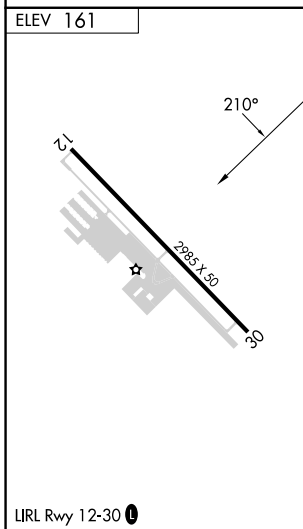

APP CRS 210°	Rwy Idg TDZE Apt Elev	N/A N/A 161

RNAV (GPS)-A

TURLOCK MUNI (O15)

RNP APCH - GPS.	MISSED APPROACH: Climb to 900 then climbing right turn to 2800 direct BLONT and hold.
Procedure NA at night. Use MER altimeter setting; when not received, use MCE altimeter setting and increase all MDAs 20 feet.	

MER AWOS-3 124.475	NORCAL APP CON 120.95 269.45	UNICOM 122.8 (CTAF)

CATEGORY	A	B	C	D
CIRCLING	740-1 579 (600-1)	760-1 599 (600-1)	NA	

SW-2, 15 MAY 2025 to 12 JUN 2025

SW-2, 15 MAY 2025 to 12 JUN 2025