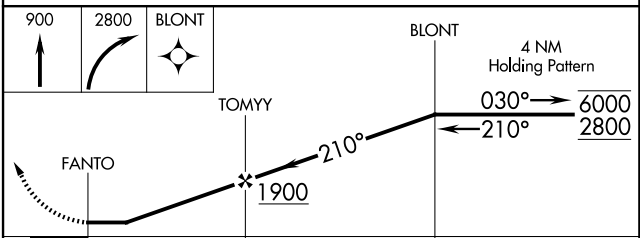

APP CRS 210°	Rwy Idg TDZE Apt Elev	N/A N/A 161

RNAV (GPS)-A

TURLOCK MUNI (O15)

RNP APCH - GPS.	MISSED APPROACH: Climb to 900 then climbing right turn to 2800 direct BLONT and hold.
Procedure NA at night. Use MER altimeter setting; when not received, use MCE altimeter setting and increase all MDAs 20 feet.	

MER AWOS-3 124.475	NORCAL APP CON 120.95 269.45	UNICOM 122.8 (CTAF)

CATEGORY	A	B	C	D
CIRCLING	740-1 579 (600-1)	760-1 599 (600-1)	NA	

SW-2, 15 MAY 2025 to 12 JUN 2025

SW-2, 15 MAY 2025 to 12 JUN 2025