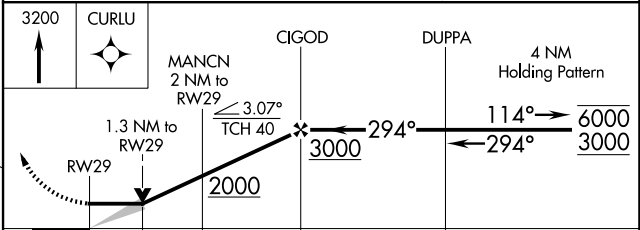

CATEGORY	A	B	C	D
LNAV MDA	1720-1	385 (400-1)		NA
CIRCLING	1920-1	584 (600-1)		NA

NC-1, 15 MAY 2025 to 12 JUN 2025

NC-1, 15 MAY 2025 to 12 JUN 2025