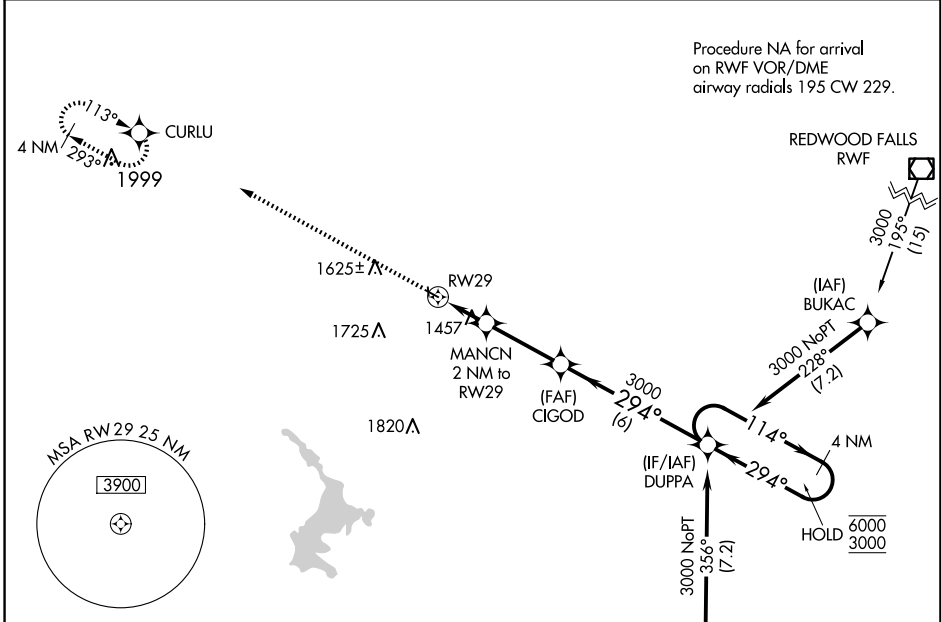

APP CRS	Rwy Idg	3098
294°	TDZE	1335
	Apt Elev	1336

RNAV (GPS) RWY 29

TRACY MUNI (TKC)

RNP APCH-GPS.	MISSED APPROACH: Climb to 3200 direct CURLU and hold.
Procedure NA at night. Circling NA to Rwy 17-35.	

AWOS-3PT 120.0	MINNEAPOLIS CENTER 127.1 290.2	CTAF 122.9
--------------------------	------------------------------------------	----------------------

ELEV 1336	TDZE 1335
-----------	-----------

CATEGORY	A	B	C	D
LNAV MDA	1720-1	385 (400-1)		NA
CIRCLING	1920-1	584 (600-1)		NA

NC-1, 15 MAY 2025 to 12 JUN 2025

NC-1, 15 MAY 2025 to 12 JUN 2025