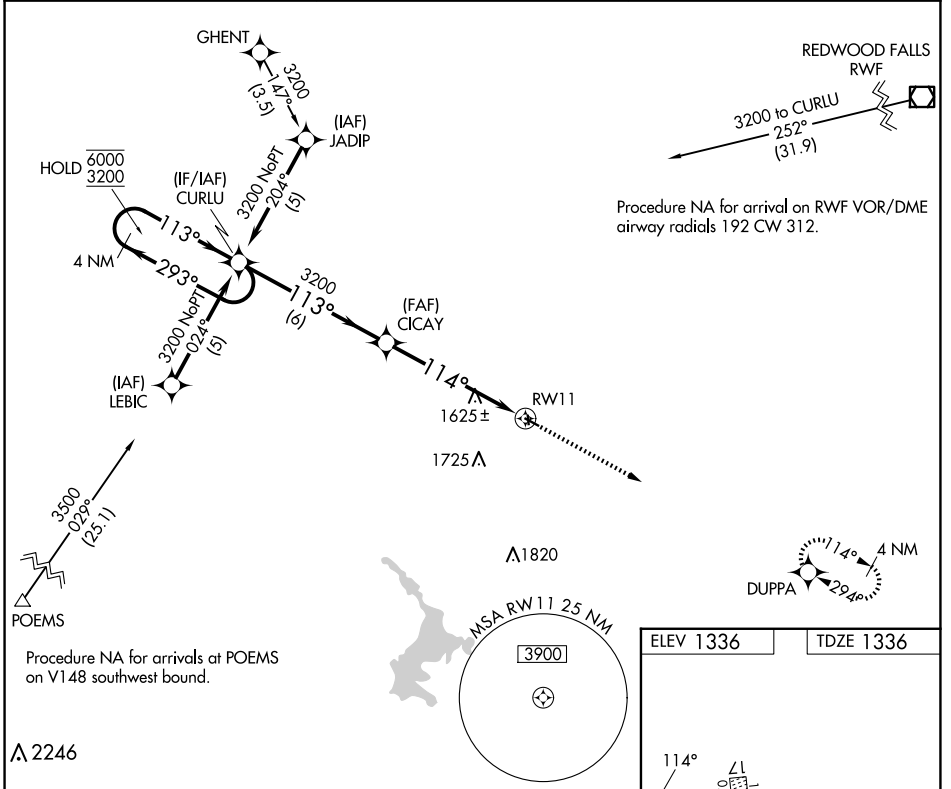

APP CRS	Rwy Idg	3098
114°	TDZE	1336
	Apt Elev	1336

RNAV (GPS) RWY 11

TRACY MUNI (TKC)

RNP APCH - GPS.	MISSED APPROACH: Climb to 3000 direct DUPPA and hold.
<p>▼ Procedure NA at night. Rwy 11 helicopter visibility reduction below 1 SM NA. Circling NA to Rwy 17-35.</p>	

AWOS-3PT 120.0	MINNEAPOLIS CENTER 127.1 290.2	CTAF 122.9 0
--------------------------	--	------------------------

CATEGORY	A	B	C	D
LNVA MDA	1920-1	584 (600-1)	NA	
CIRCLING	1960-1	624 (700-1)	NA	

ELEV 1336	TDZE 1336
MIRL Rwy 11-29 0	

NC-1, 15 MAY 2025 to 12 JUN 2025

NC-1, 15 MAY 2025 to 12 JUN 2025