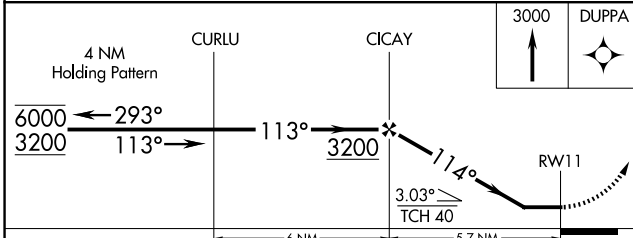

APP CRS	Rwy Idg	3098
114°	TDZE	1336
	Apt Elev	1336

RNAV (GPS) RWY 11

TRACY MUNI (TKC)

RNP APCH - GPS.	MISSED APPROACH: Climb to 3000 direct DUPPA and hold.
▼ Procedure NA at night. Rwy 11 helicopter visibility reduction below 1 SM NA. Circling NA to Rwy 17-35.	

AWOS-3PT 120.0	MINNEAPOLIS CENTER 127.1 290.2	CTAF 122.9 0

CATEGORY	A	B	C	D
LNVA MDA	1920-1	584 (600-1)	NA	
CIRCLING	1960-1	624 (700-1)	NA	

ELEV 1336	TDZE 1336
MIRL Rwy 11-29 0	

NC-1, 15 MAY 2025 to 12 JUN 2025

NC-1, 15 MAY 2025 to 12 JUN 2025