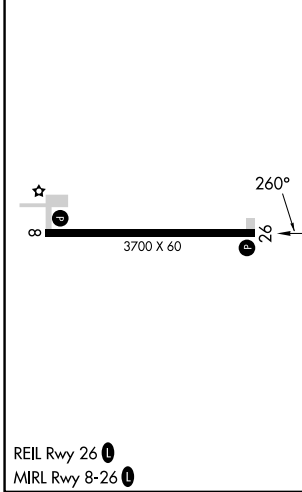

CATEGORY	A	B	C	D
LNAV MDA	2420-1	460 (500-1)	NA	
CIRCLING	2660-1¼ 698 (700-1¼)	2660-1½ 698 (700-1½)	NA