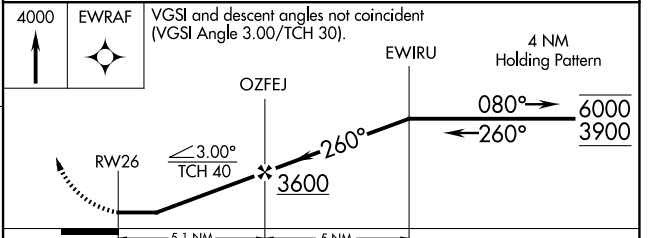

CATEGORY	A	B	C	D
LNAV MDA	2420-1	460 (500-1)	NA	
CIRCLING	2660-1¼ 698 (700-1¼)	2660-1½ 698 (700-1½)	NA