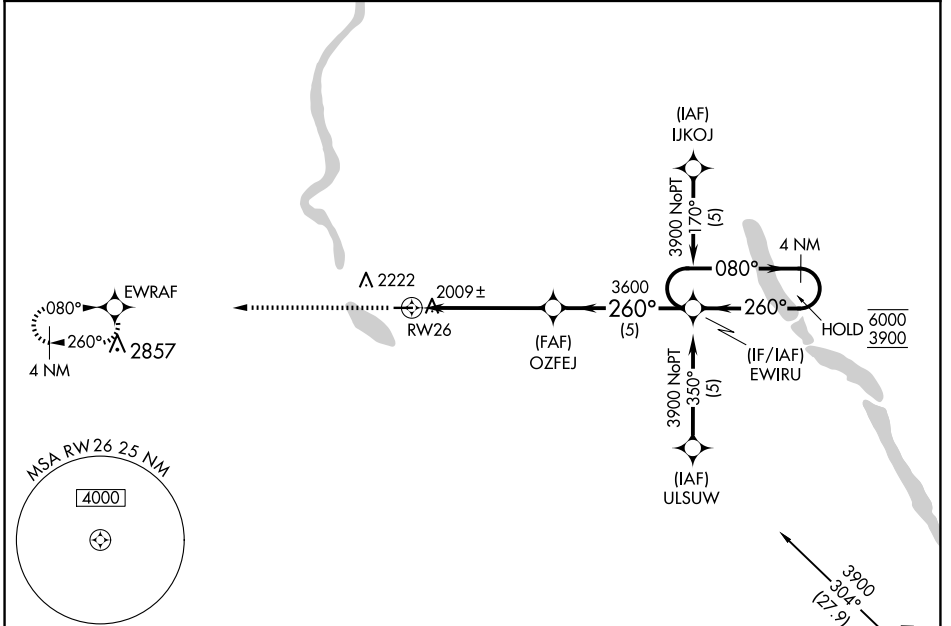

APP CRS	Rwy Idg	3700
260°	TDZE	1960
	Apt Elev	1962

RNAV (GPS) RWY 26

KENMARE MUNI (7K5)

RNP APCH.	Procedure NA at night. Use Minot Intl altimeter setting.	MISSED APPROACH: Climb to 4000 direct EWRAF and hold.
▼ NA ▲ NA		

MOT ASOS 118.725	MINOT APP CON* 119.6 363.8	UNICOM 122.8 (CTAF) 0
----------------------------	--------------------------------------	---------------------------------

NC-1, 15 MAY 2025 to 12 JUN 2025

NC-1, 15 MAY 2025 to 12 JUN 2025

ELEV 1962	TDZE 1960
-----------	-----------

CATEGORY	A	B	C	D
LNAV MDA	2420-1	460 (500-1)	NA	
CIRCLING	2660-1¼ 698 (700-1¼)	2660-1½ 698 (700-1½)	NA	