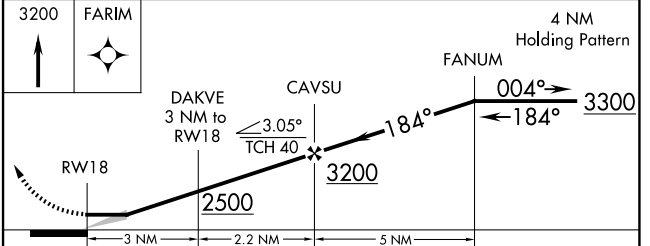

CATEGORY	A	B	C	D
LNAV MDA	2020-1	526 (600-1)	2020-1½ 526 (600-1½)	NA
CIRCLING	2060-1	559 (600-1)	2180-2 679 (700-2)	NA

EC-3, 15 MAY 2025 to 12 JUN 2025

EC-3, 15 MAY 2025 to 12 JUN 2025