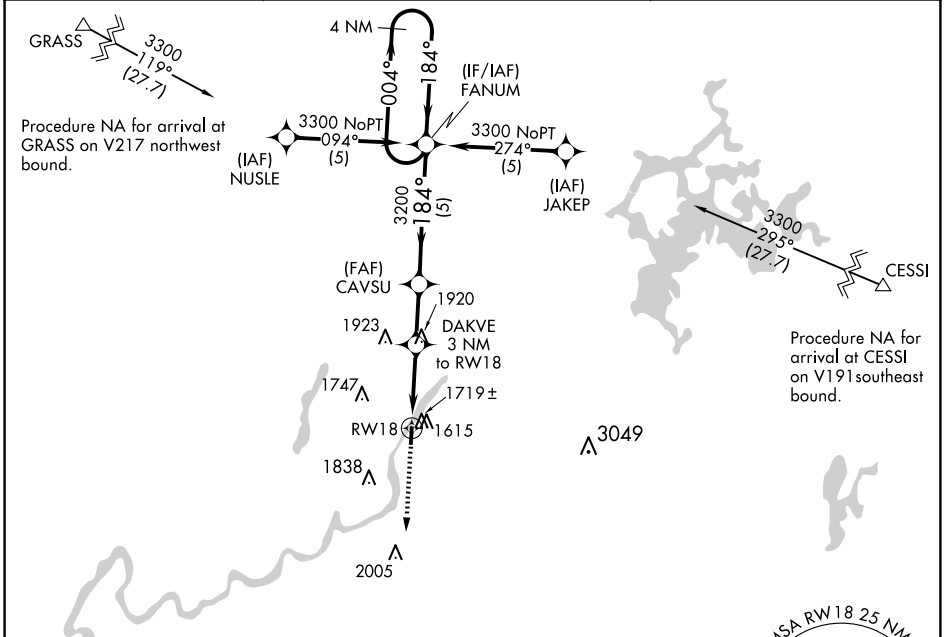

APP CRS	Rwy Idg	3200
184°	TDZE	1494
	Apt Elev	1501

RNAV (GPS) RWY 18

PARK FALLS MUNI (PKF)

▼ NA	Use Phillips altimeter setting. DME/DME RNP-0.3 NA. Procedure NA at night.	MISSED APPROACH: Climb to 3200 direct FARIM WP and hold.

PBH AWOS-3 125.875	MINNEAPOLIS CENTER 133.65 281.5	CTAF 122.9 0

ELEV 1501	TDZE 1494