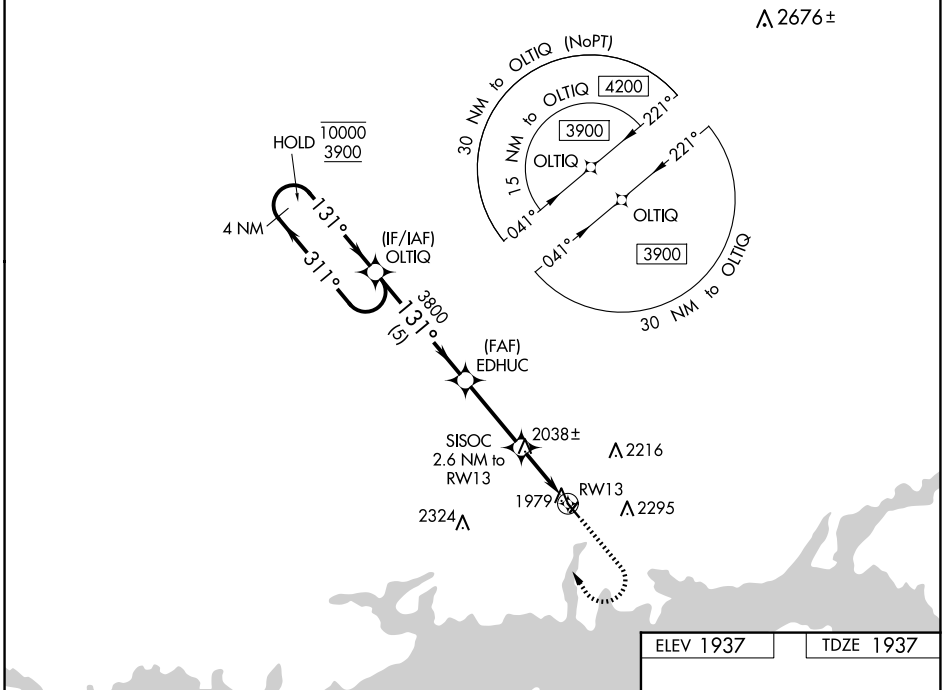

WAAS CH 66040 W13A	APP CRS 131°	Rwy Idg TDZE Apt Elev	3699 1937 1937
--	------------------------	-----------------------------	---

RNAV (GPS) RWY 13

GARRISON MUNI (D05)

RNP APCH	MISSED APPROACH: Climb to 2500 then climbing right turn to 3900 direct OLTIQ and hold.	
<p>▼ Circling NA to Rwys 3 and 21. Baro-VNAV NA.</p> <p>▲ NA Use Minot Intl altimeter setting.</p>		
MOT ASOS 118.725	MINNEAPOLIS CENTER 127.6 279.6	CTAF 122.9

CATEGORY	A	B	C	D
LPV DA	2310-1	373 (400-1)		NA
LNAV/VNAV DA	2310-1	373 (400-1)		NA
LNAV MDA	2420-1	483 (500-1)		NA
C CIRCLING	2640-1 703 (800-1)	2720-1 783 (800-1)		NA

NC-1, 15 MAY 2025 to 12 JUN 2025

NC-1, 15 MAY 2025 to 12 JUN 2025