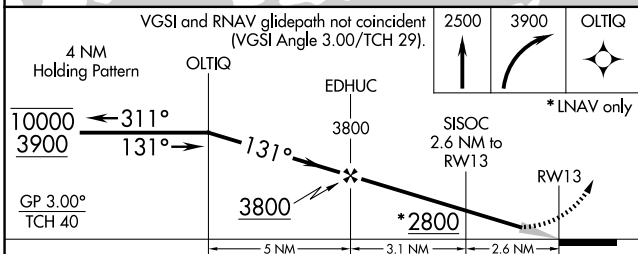

WAAS CH 66040 W13A	APP CRS 131°	Rwy Idg TDZE Apt Elev	3699 1937 1937
--	------------------------	-----------------------------	---

RNAV (GPS) RWY 13

GARRISON MUNI (D05)

RNP APCH	MISSED APPROACH: Climb to 2500 then climbing right turn to 3900 direct OLTIQ and hold.	
<p>▼ Circling NA to Rwys 3 and 21. Baro-VNAV NA.</p> <p>▲ NA Use Minot Intl altimeter setting.</p>		
MOT ASOS 118.725	MINNEAPOLIS CENTER 127.6 279.6	CTAF 122.9

CATEGORY	A	B	C	D
LPV DA	2310-1	373 (400-1)		NA
LNAV/VNAV DA	2310-1	373 (400-1)		NA
LNAV MDA	2420-1	483 (500-1)		NA
C CIRCLING	2640-1 703 (800-1)	2720-1 783 (800-1)		NA

NC-1, 15 MAY 2025 to 12 JUN 2025

NC-1, 15 MAY 2025 to 12 JUN 2025