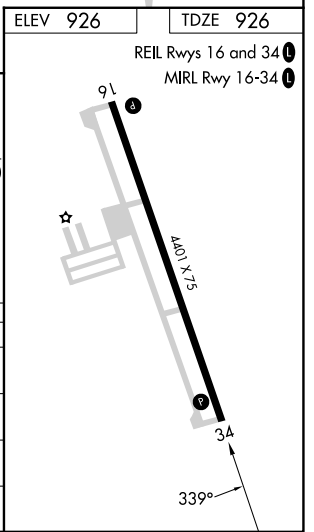

WAAS CH 49020 W34A	APP CRS 339°	Rwy Idg 4401 TDZE 926 Apt Elev 926

RNAV (GPS) RWY 34

RUSH CITY RGNL (ROS)

RNP APCH - GPS.	MISSED APPROACH: Climb to 3000 direct WENIB and hold.

AWOS-3 118.8	MINNEAPOLIS CENTER 121.05 235.775	GCO 121.725	CTAF 122.90

CATEGORY	A	B	C	D
LPV DA	1210-1	284 (300-1)		NA
LNAV/VNAV DA	1233-1	307 (400-1)		NA
LNAV MDA	1320-1	394 (400-1)	1320-1½ 394 (400-1½)	NA
C CIRCLING	1440-1 514 (600-1)	1460-1 534 (600-1)	1460-1½ 534 (600-1½)	NA

NC-1, 15 MAY 2025 to 12 JUN 2025

NC-1, 15 MAY 2025 to 12 JUN 2025