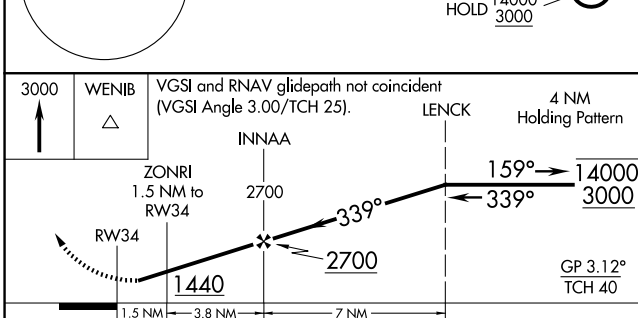

WAAS CH 49020 W34A	APP CRS 339°	Rwy Idg 4401 TDZE 926 Apt Elev 926
--	------------------------	---

RNAV (GPS) RWY 34

RUSH CITY RGNL (ROS)

RNP APCH - GPS.	MISSED APPROACH: Climb to 3000 direct WENIB and hold.
-----------------	---

AWOS-3 118.8	MINNEAPOLIS CENTER 121.05 235.775	GCO 121.725	CTAF 122.90
------------------------	---	-----------------------	-----------------------

CATEGORY	A	B	C	D
LPV DA	1210-1	284 (300-1)		NA
LNAV/VNAV DA	1233-1	307 (400-1)		NA
LNAV MDA	1320-1	394 (400-1)	1320-1½ 394 (400-1½)	NA
C CIRCLING	1440-1 514 (600-1)	1460-1 534 (600-1)	1460-1½ 534 (600-1½)	NA