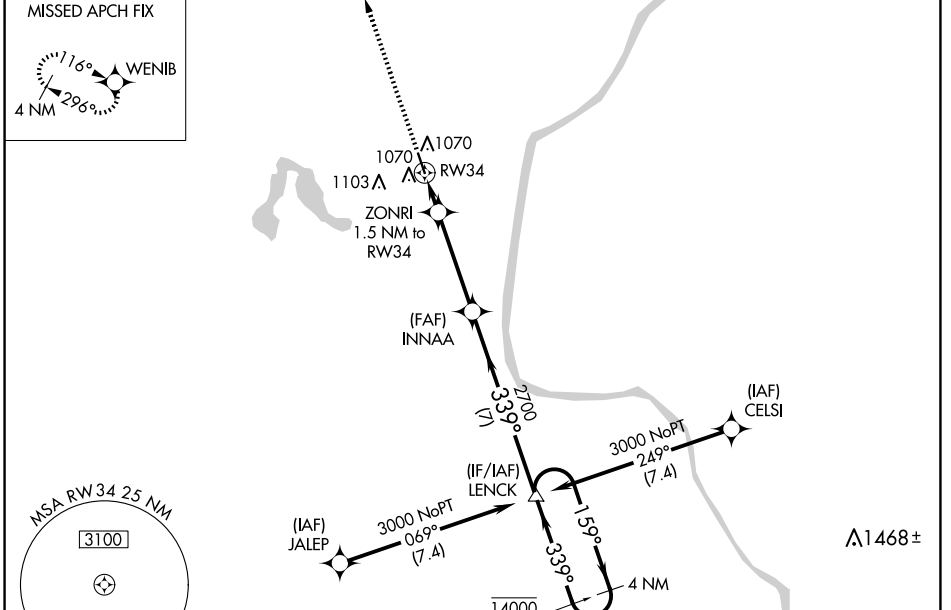

WAAS CH 49020 W34A	APP CRS 339°	Rwy Idg 4401 TDZE 926 Apt Elev 926
--	------------------------	---

RNAV (GPS) RWY 34

RUSH CITY RGNL (ROS)

RNP APCH - GPS.	MISSED APPROACH: Climb to 3000 direct WENIB and hold.
-----------------	---

AWOS-3 118.8	MINNEAPOLIS CENTER 121.05 235.775	GCO 121.725	CTAF 122.90
------------------------	---	-----------------------	-----------------------

CATEGORY	A	B	C	D
LPV DA	1210-1	284 (300-1)		NA
LNAV/VNAV DA	1233-1	307 (400-1)		NA
LNAV MDA	1320-1	394 (400-1)	1320-1½ 394 (400-1½)	NA
C CIRCLING	1440-1 514 (600-1)	1460-1 534 (600-1)	1460-1½ 534 (600-1½)	NA

NC-1, 15 MAY 2025 to 12 JUN 2025

NC-1, 15 MAY 2025 to 12 JUN 2025