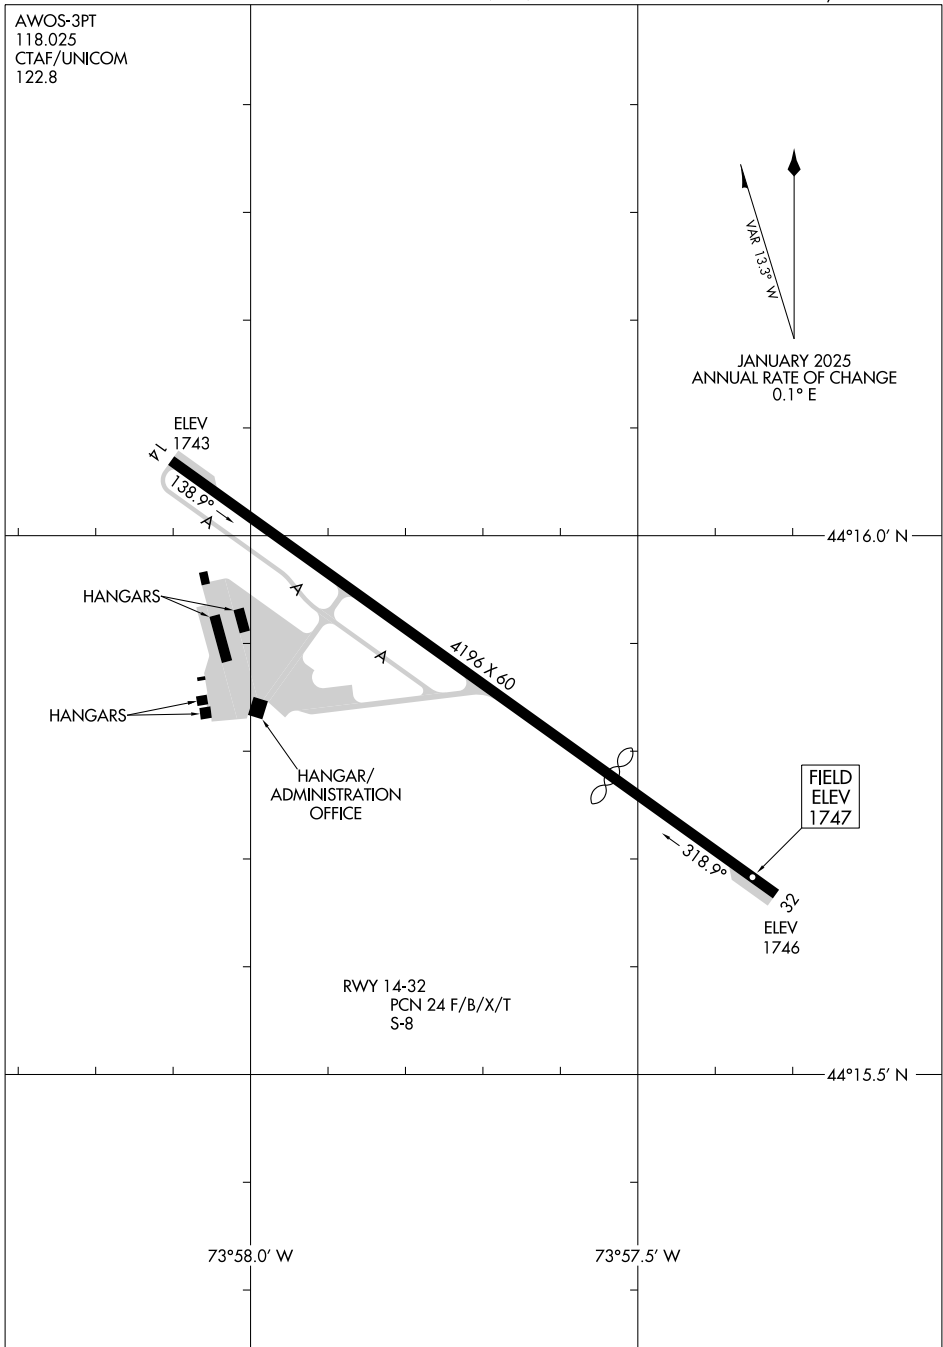

25107

AIRPORT DIAGRAM

AL-9371 (FAA)

LAKE PLACID (LKP)
LAKE PLACID, NEW YORK

AWOS-3PT
118.025
CTAF/UNICOM
122.8

NE-2, 15 MAY 2025 to 12 JUN 2025

NE-2, 15 MAY 2025 to 12 JUN 2025

AIRPORT DIAGRAM
25107

LAKE PLACID, NEW YORK
LAKE PLACID (LKP)