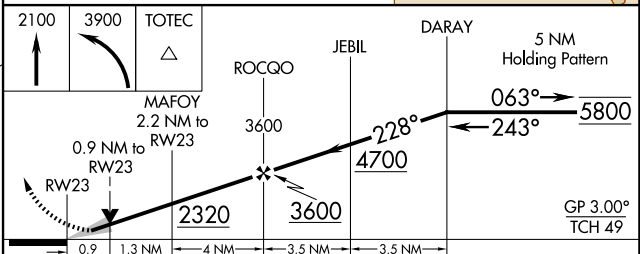

WAAS CH 78044 W23A	APP CRS 228°	Rwy ldg TDZE Apt Elev	5564 1576 1576
--	------------------------	-----------------------------	---

RNAV (GPS) RWY 23

COOLIDGE MUNI (P08)

RNP APCH-GPS.	MISSED APPROACH: Climb to 2100 then climbing left turn to 3900 direct TOTEC and hold.
---------------	---

AWOS-3PT 119.35	ALBUQUERQUE CENTER 125.4 269.3	UNICOM 123.075 (CTAF)
---------------------------	--	---------------------------------

ELEV 1576	TDZE 1576
-----------	-----------

CATEGORY	A	B	C	D
LPV DA	1826-3/4	250 (300-3/4)		NA
LNAV/VNAV DA	1826-3/4	250 (300-3/4)		NA
LNAV MDA	1920-1	344 (400-1)		NA
CIRCLING	2100-1	524 (600-1)		NA