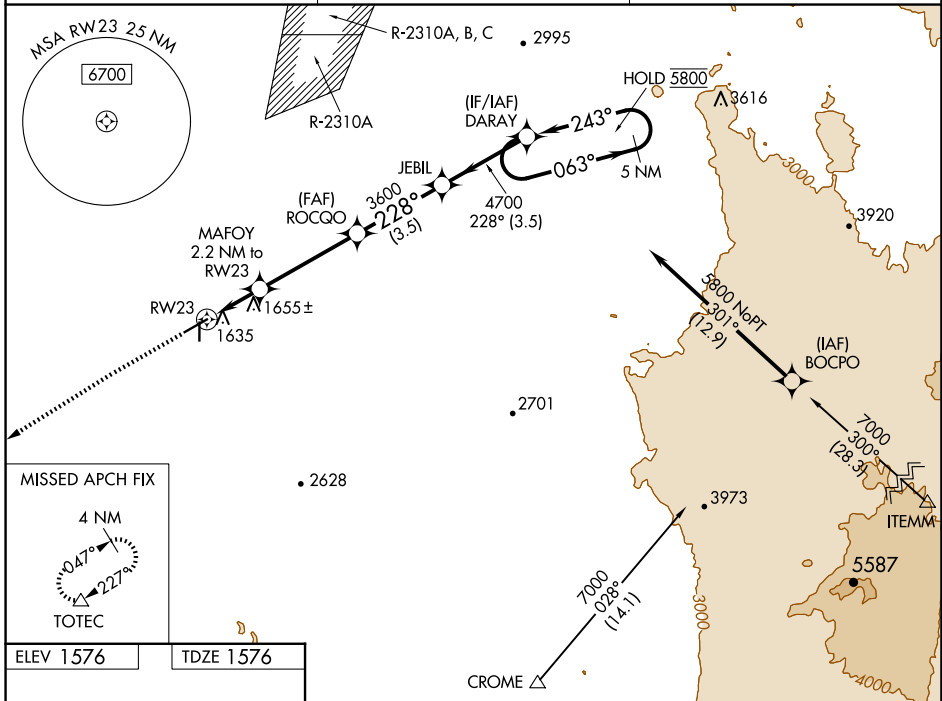

WAAS CH 78044 W23A	APP CRS 228°	Rwy ldg TDZE Apt Elev	5564 1576 1576
--	------------------------	-----------------------------	---

RNAV (GPS) RWY 23

COOLIDGE MUNI (P08)

RNP APCH-GPS.	MISSED APPROACH: Climb to 2100 then climbing left turn to 3900 direct TOTEC and hold.
---------------	---

AWOS-3PT 119.35	ALBUQUERQUE CENTER 125.4 269.3	UNICOM 123.075 (CTAF)
---------------------------	--	---------------------------------

ELEV 1576	TDZE 1576
-----------	-----------

CATEGORY	A	B	C	D
LPV DA	1826-3/4	250 (300-3/4)		NA
LNAV/VNAV DA	1826-3/4	250 (300-3/4)		NA
LNAV MDA	1920-1	344 (400-1)		NA
CIRCLING	2100-1	524 (600-1)		NA

REIL Rws 5 and 23
MIRL Rws 5-23 and 17-35

SW-4, 15 MAY 2025 to 12 JUN 2025

SW-4, 15 MAY 2025 to 12 JUN 2025