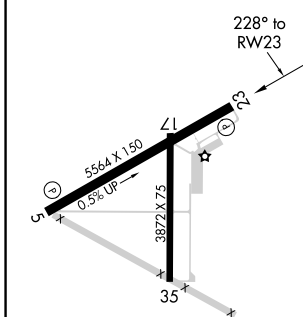

CATEGORY	A	B	C	D
LPV DA	1826-3/4	250 (300-3/4)		NA
LNAV/VNAV DA	1826-3/4	250 (300-3/4)		NA
LNAV MDA	1920-1	344 (400-1)		NA
CIRCLING	2100-1	524 (600-1)		NA

REIL Rws 5 and 23
MIRL Rws 5-23 and 17-35

SW-4, 15 MAY 2025 to 12 JUN 2025

SW-4, 15 MAY 2025 to 12 JUN 2025