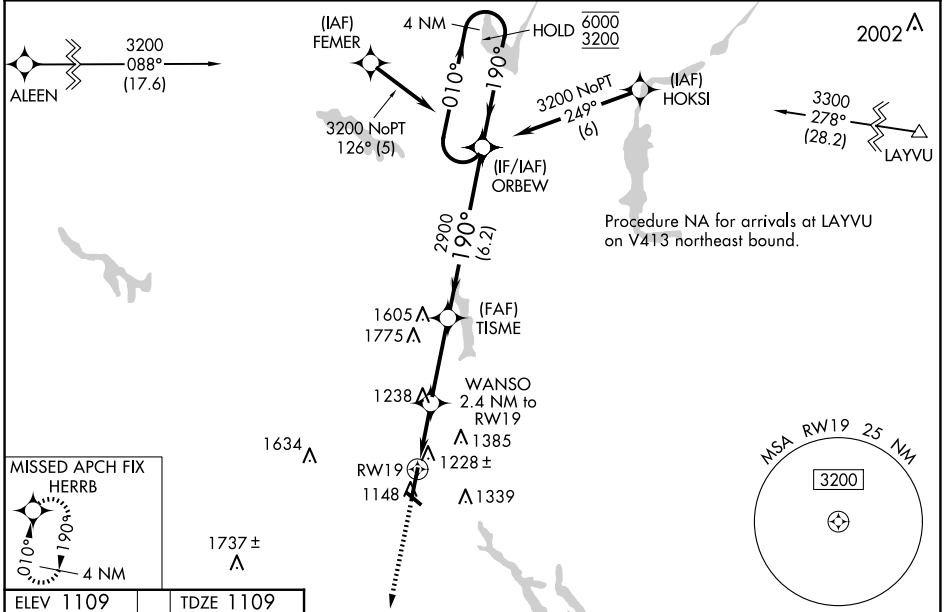

WAAS CH 93542 W19A	APP CRS 190°	Rwy ldg TDZE 1109 Apt Elev 1109
--	------------------------	---

RNAV (GPS) RWY 19

RICE LAKE RGNL/CARL'S FLD (R/PD)

RNP APCH.	MISSED APPROACH: Climb to 3200 direct HERRB and hold.
<p>Circling Rwy 13, 31 NA at night. For uncompensated Baro-VNAV systems, procedure NA below -17°C or above 54°C.</p>	

AWOS-3 120.525	MINNEAPOLIS CENTER 125.3 335.6	UNICOM 122.7 (CTAF) 0
--------------------------	--	---------------------------------

ELEV 1109	TDZE 1109
-----------	-----------

CATEGORY	A	B	C	D
LPV DA		1309-3/4	200 (200-3/4)	
LNAV/VNAV DA		1389-7/8	280 (300-7/8)	
LNAV MDA		1480-1	371 (400-1)	
CIRCLING	1580-1 471 (500-1)	1740-1 631 (700-1)	1740-1 3/4 631 (700-1 3/4)	1940-2 3/4 831 (900-2 3/4)

EC-3, 15 MAY 2025 to 12 JUN 2025

EC-3, 15 MAY 2025 to 12 JUN 2025