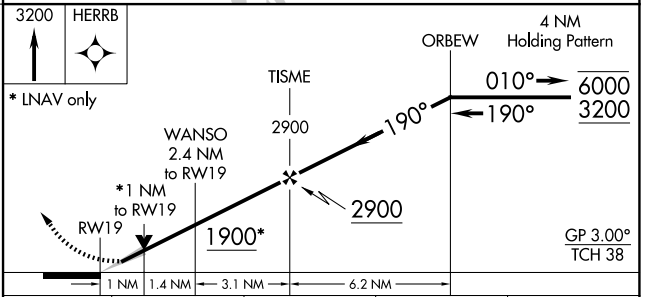

CATEGORY	A	B	C	D
LPV DA		1309-3/4	200 (200-3/4)	
LNAV/VNAV DA		1389-7/8	280 (300-7/8)	
LNAV MDA		1480-1	371 (400-1)	
CIRCLING	1580-1 471 (500-1)	1740-1 631 (700-1)	1740-1 3/4 631 (700-1 3/4)	1940-2 3/4 831 (900-2 3/4)