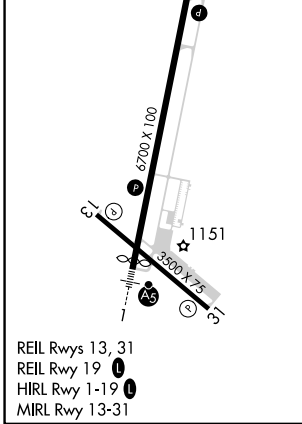

WAAS CH 93542 W19A	APP CRS 190°	Rwy ldg TDZE 1109 Apt Elev 1109
--	------------------------	---

RNAV (GPS) RWY 19

RICE LAKE RGNL/CARL'S FLD (R/PD)

RNP APCH.	MISSED APPROACH: Climb to 3200 direct HERRB and hold.
<p>Circling Rwy 13, 31 NA at night. For uncompensated Baro-VNAV systems, procedure NA below -17°C or above 54°C.</p>	

AWOS-3 120.525	MINNEAPOLIS CENTER 125.3 335.6	UNICOM 122.7 (CTAF) 0
--------------------------	--	---------------------------------

ELEV 1109	TDZE 1109
-----------	-----------

CATEGORY	A	B	C	D
LPV DA		1309-3/4	200 (200-3/4)	
LNAV/VNAV DA		1389-7/8	280 (300-7/8)	
LNAV MDA		1480-1	371 (400-1)	
CIRCLING	1580-1 471 (500-1)	1740-1 631 (700-1)	1740-1 3/4 631 (700-1 3/4)	1940-2 3/4 831 (900-2 3/4)