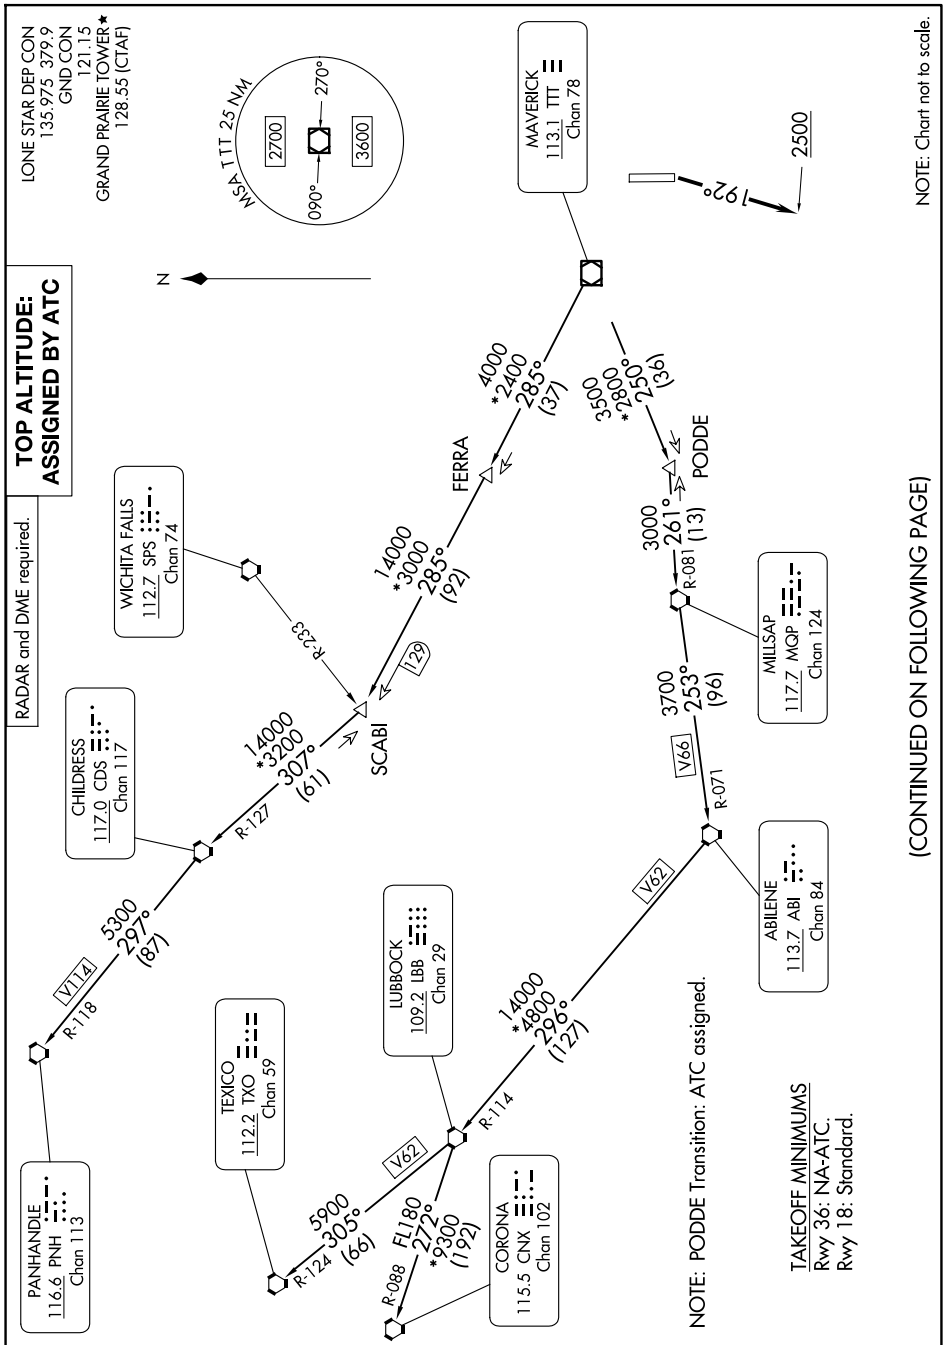

# WORTH ONE DEPARTURE

GRAND PRAIRIE, TEXAS

SC-2, 15 MAY 2025 to 12 JUN 2025

# WORTH ONE DEPARTURE

(CONTINUED ON FOLLOWING PAGE)

SC-2, 15 MAY 2025 to 12 JUN 2025