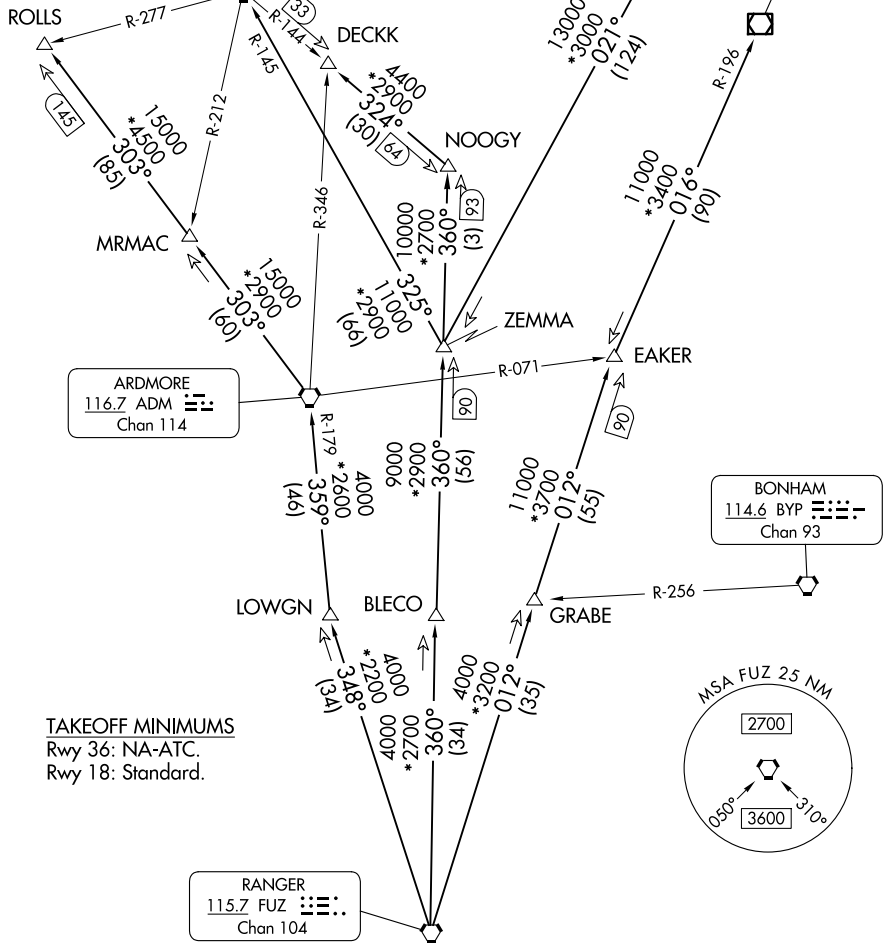

# TEXOMA FIVE DEPARTURE

GRAND PRAIRIE, TEXAS

LONE STAR DEP CON  
 135.975 379.9  
 GND CON  
 121.15  
 GRAND PRAIRIE TOWER★  
 128.55 (CTAF)

**TOP ALTITUDE:  
 ASSIGNED BY ATC**

TULSA  
 114.4 TUL  
 Chan 91

RADAR and DME required.

WILL ROGERS  
 114.1 IRW  
 Chan 88

OKMULGEE  
 114.9 OKM  
 Chan 96

SC-2, 15 MAY 2025 to 12 JUN 2025

SC-2, 15 MAY 2025 to 12 JUN 2025

(CONTINUED ON FOLLOWING PAGE)

NOTE: Chart not to scale.

# TEXOMA FIVE DEPARTURE