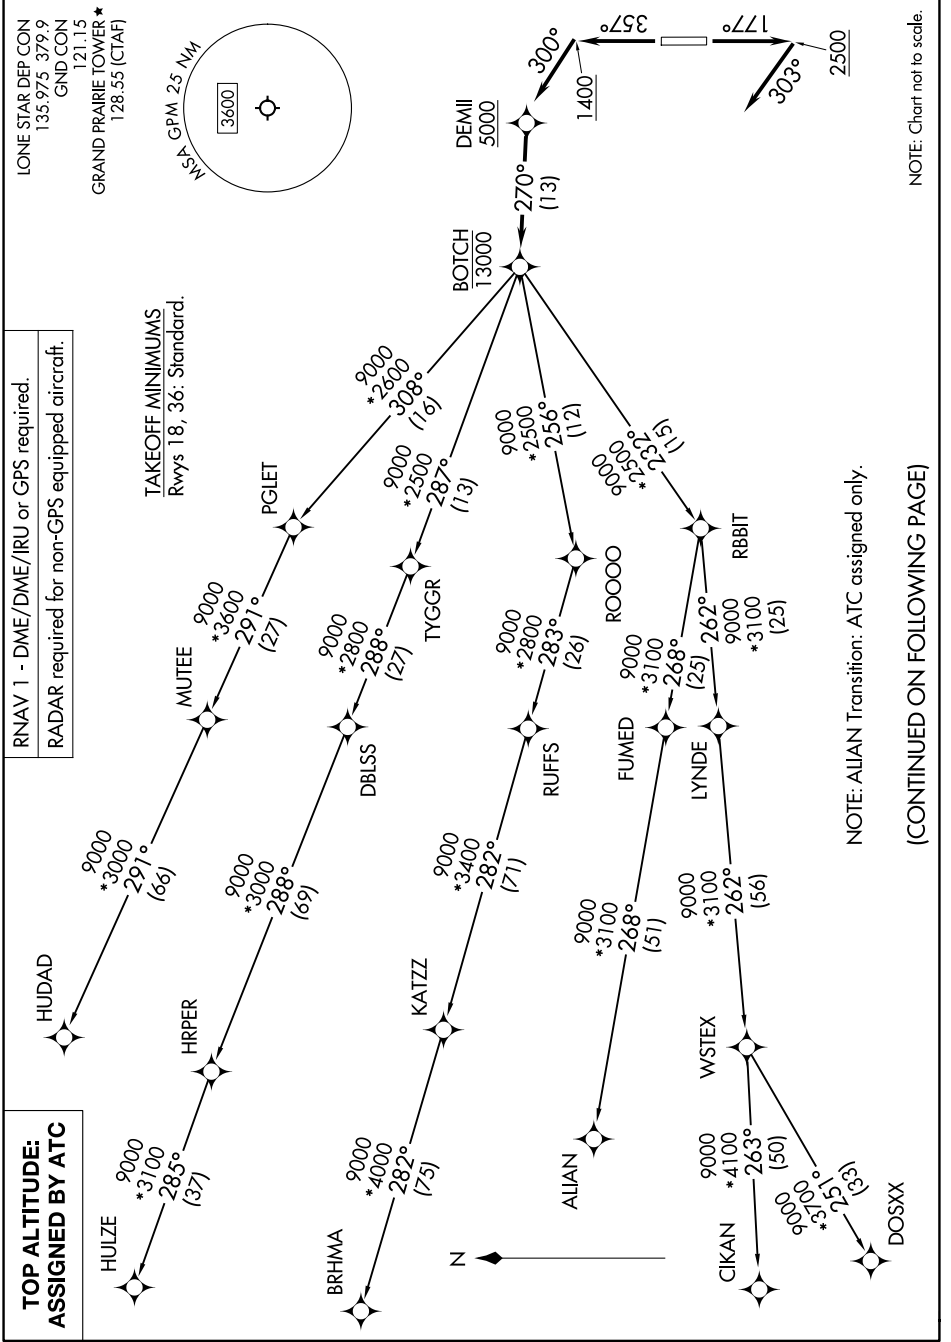

# BOTCH ONE DEPARTURE (RNAV)

GRAND PRAIRIE, TEXAS

SC-2, 15 MAY 2025 to 12 JUN 2025

# BOTCH ONE DEPARTURE (RNAV)

GRAND PRAIRIE, TEXAS

GRAND PRAIRIE MUNI (GPM)

SC-2, 15 MAY 2025 to 12 JUN 2025