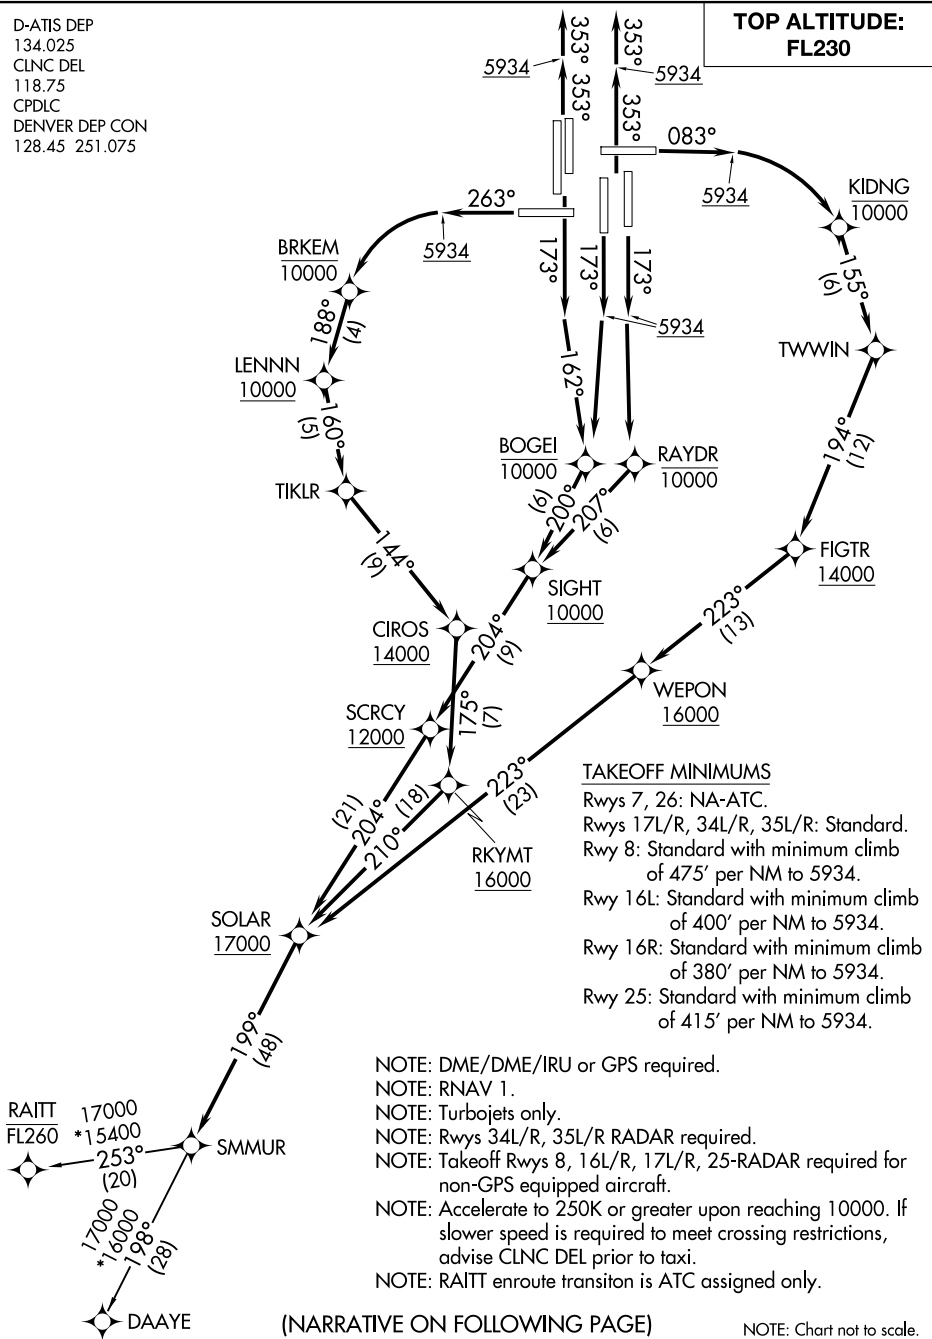

# SMMUR TWO DEPARTURE (RNAV)

AL-9077 (FAA)

DENVER INTL (DEN)  
DENVER, COLORADO

D-ATIS DEP  
134.025  
CLNC DEL  
118.75  
CPDLC  
DENVER DEP CON  
128.45 251.075

**TOP ALTITUDE:  
FL230**

SW-1, 15 MAY 2025 to 12 JUN 2025

SW-1, 15 MAY 2025 to 12 JUN 2025

(NARRATIVE ON FOLLOWING PAGE)

NOTE: Chart not to scale.

# SMMUR TWO DEPARTURE (RNAV)