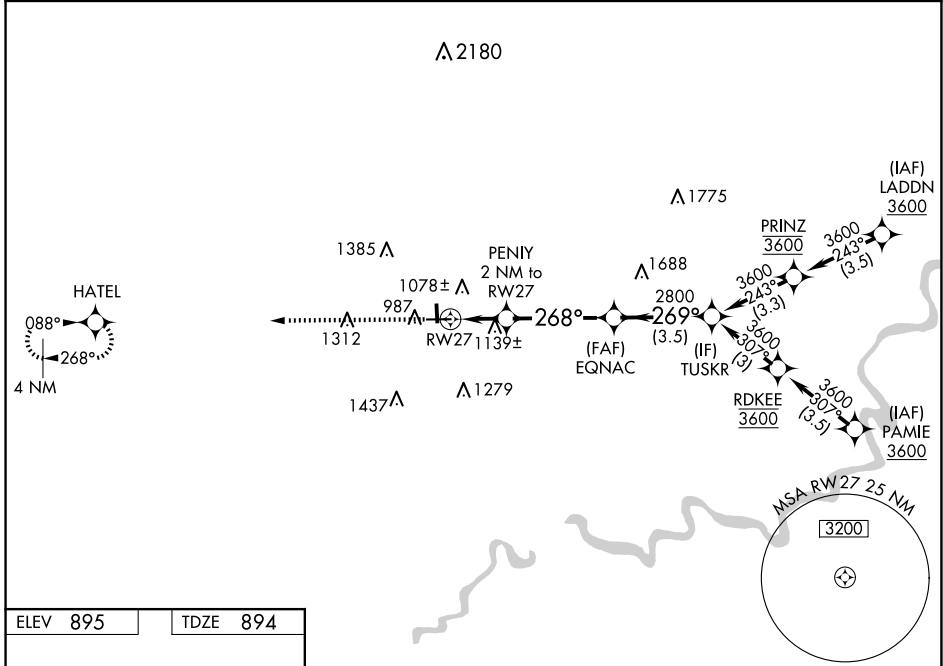

WAAS CH 97604 W27A	APP CRS 268°	Rwy Idg TDZE Apt Elev	5074 894 895
--	------------------------	-----------------------------	---

RNAV (GPS) RWY 27

MENOMONIE MUNI/SCORE FLD (LUM)

RNP APCH.	<p>⚠ Circling Rwy 18, 36 NA at night. For uncompensated Baro-VNAV systems, LNAV/VNAV NA below -16°C or above 54°C.</p>	MISSED APPROACH: Climb to 2800 direct HATEL and hold.
-----------	--	---

AWOS-3 118.025	MINNEAPOLIS CENTER 125.3 335.6	UNICOM 122.7 (CTAF) 0
--------------------------	--	---------------------------------

CATEGORY	A	B	C	D
LPV DA	1144-3/4	250 (300-3/4)		NA
LNAV/VNAV DA	1470-15/8	576 (600-15/8)		NA
LNAV MDA	1400-1	506 (600-1)	1400-13/8 506 (600-13/8)	NA
C CIRCLING	1420-1 525 (600-1)	1800-11/4 905 (1000-11/4)	1820-23/4 925 (1000-23/4)	NA

EC-3, 15 MAY 2025 to 12 JUN 2025

EC-3, 15 MAY 2025 to 12 JUN 2025