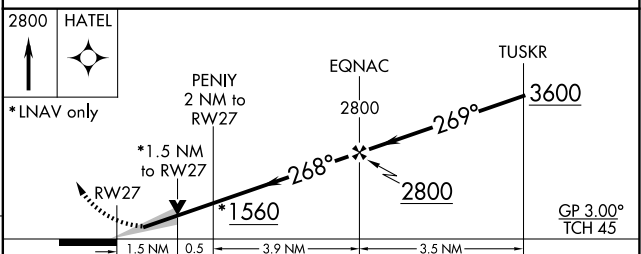

WAAS CH 97604 W27A	APP CRS 268°	Rwy Idg TDZE Apt Elev	5074 894 895
--	------------------------	-----------------------------	---

RNAV (GPS) RWY 27

MENOMONIE MUNI/SCORE FLD (LUM)

RNP APCH.	<p>⚠ Circling Rwy 18, 36 NA at night. For uncompensated Baro-VNAV systems, LNAV/VNAV NA below -16°C or above 54°C.</p>	MISSED APPROACH: Climb to 2800 direct HATEL and hold.
-----------	--	---

AWOS-3 118.025	MINNEAPOLIS CENTER 125.3 335.6	UNICOM 122.7 (CTAF) 0
--------------------------	--	---------------------------------

CATEGORY	A	B	C	D
LPV DA	1144-3/4	250 (300-3/4)		NA
LNAV/VNAV DA	1470-15/8	576 (600-15/8)		NA
LNAV MDA	1400-1	506 (600-1)	1400-13/8 506 (600-13/8)	NA
C CIRCLING	1420-1 525 (600-1)	1800-11/4 905 (1000-11/4)	1820-23/4 925 (1000-23/4)	NA