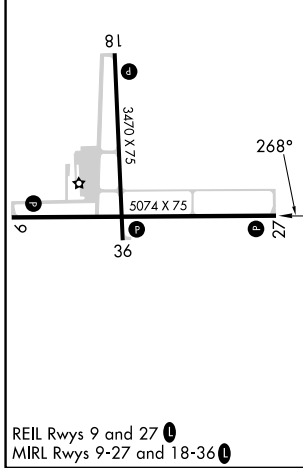

WAAS CH 97604 W27A	APP CRS 268°	Rwy Idg TDZE Apt Elev	5074 894 895
--	------------------------	-----------------------------	---

RNAV (GPS) RWY 27

MENOMONIE MUNI/SCORE FLD (LUM)

RNP APCH.	<p>⚠ Circling Rwy 18, 36 NA at night. For uncompensated Baro-VNAV systems, LNAV/VNAV NA below -16°C or above 54°C.</p>	MISSED APPROACH: Climb to 2800 direct HATEL and hold.
-----------	--	---

AWOS-3 118.025	MINNEAPOLIS CENTER 125.3 335.6	UNICOM 122.7 (CTAF) 0
--------------------------	--	---------------------------------

CATEGORY	A	B	C	D
LPV DA	1144-3/4	250 (300-3/4)		NA
LNAV/VNAV DA	1470-15/8	576 (600-15/8)		NA
LNAV MDA	1400-1	506 (600-1)	1400-13/8 506 (600-13/8)	NA
C CIRCLING	1420-1 525 (600-1)	1800-11/4 905 (1000-11/4)	1820-23/4 925 (1000-23/4)	NA