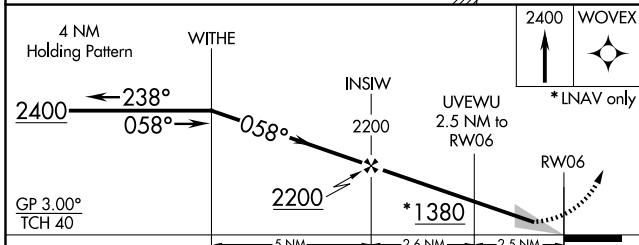

RNAV (GPS) RWY 6

PAGELAND (PYG)

Baro-VNAV NA. DME/DME RNP-0.3 NA. Use Charlotte/Monroe Exec altimeter setting. When Charlotte/Monroe Exec altimeter not received, use Charlotte/Douglas Intl altimeter setting and increase LPV DA to 943 feet and all visibilities 1/8 SM. Increase LNAV/VNAV DA to 1139 feet and all visibilities 1/4 SM. Increase all MDA 60 feet.

MISSED APPROACH: Climb to 2400 direct WOVEX and hold.

EQY ASOS 135.775	CHARLOTTE APP CON 120.05 307.8	(CTAF) 122.9
----------------------------	------------------------------------------	------------------------

SE-2, 15 MAY 2025 to 12 JUN 2025

SE-2, 15 MAY 2025 to 12 JUN 2025

ELEV 575	TDZE 574
----------	----------

CATEGORY	A	B	C	D
LPV DA	889-1 1/8	315 (400-1 1/8)		NA
LNAV/VNAV DA	1085-1 1/8	511 (600-1 1/8)		NA
LNAV MDA	1020-1	446 (500-1)		NA
CIRCLING	1100-1 1/8	525 (600-1 1/8)		NA