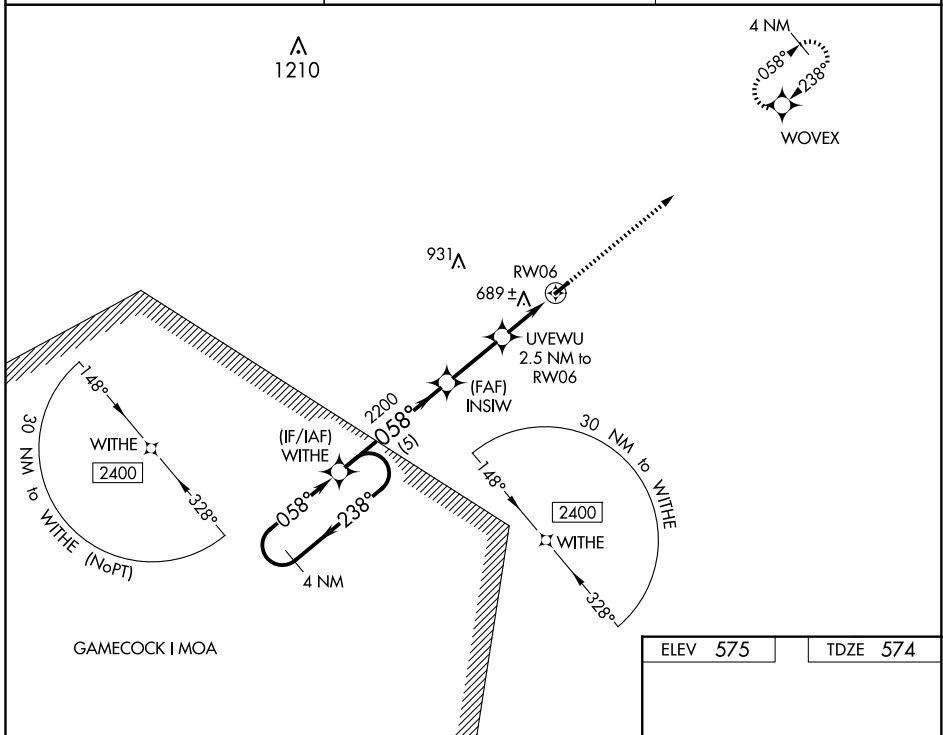

WAAS CH 56440 W06A	APP CRS 058°	Rwy Idg TDZE Apt Elev	3396 574 575
----------------------------------------	------------------------	-----------------------------	-----------------------------------------

RNAV (GPS) RWY 6

PAGELAND (PYG)

Baro-VNAV NA. DME/DME RNP-0.3 NA. Use Charlotte/Monroe Exec altimeter setting. When Charlotte/Monroe Exec altimeter not received, use Charlotte/Douglas Intl altimeter setting and increase LPV DA to 943 feet and all visibilities 1/8 SM. Increase LNAV/VNAV DA to 1139 feet and all visibilities 1/4 SM. Increase all MDA 60 feet.

MISSED APPROACH: Climb to 2400 direct WOVEX and hold.

EQY ASOS 135.775	CHARLOTTE APP CON 120.05 307.8	(CTAF) 122.9
----------------------------	------------------------------------------	------------------------

SE-2, 15 MAY 2025 to 12 JUN 2025

SE-2, 15 MAY 2025 to 12 JUN 2025

ELEV 575	TDZE 574
----------	----------

CATEGORY	A	B	C	D
LPV DA	889-1 1/8	315 (400-1 1/8)		NA
LNAV/VNAV DA	1085-1 1/8	511 (600-1 1/8)		NA
LNAV MDA	1020-1	446 (500-1)		NA
CIRCLING	1100-1 1/8	525 (600-1 1/8)		NA