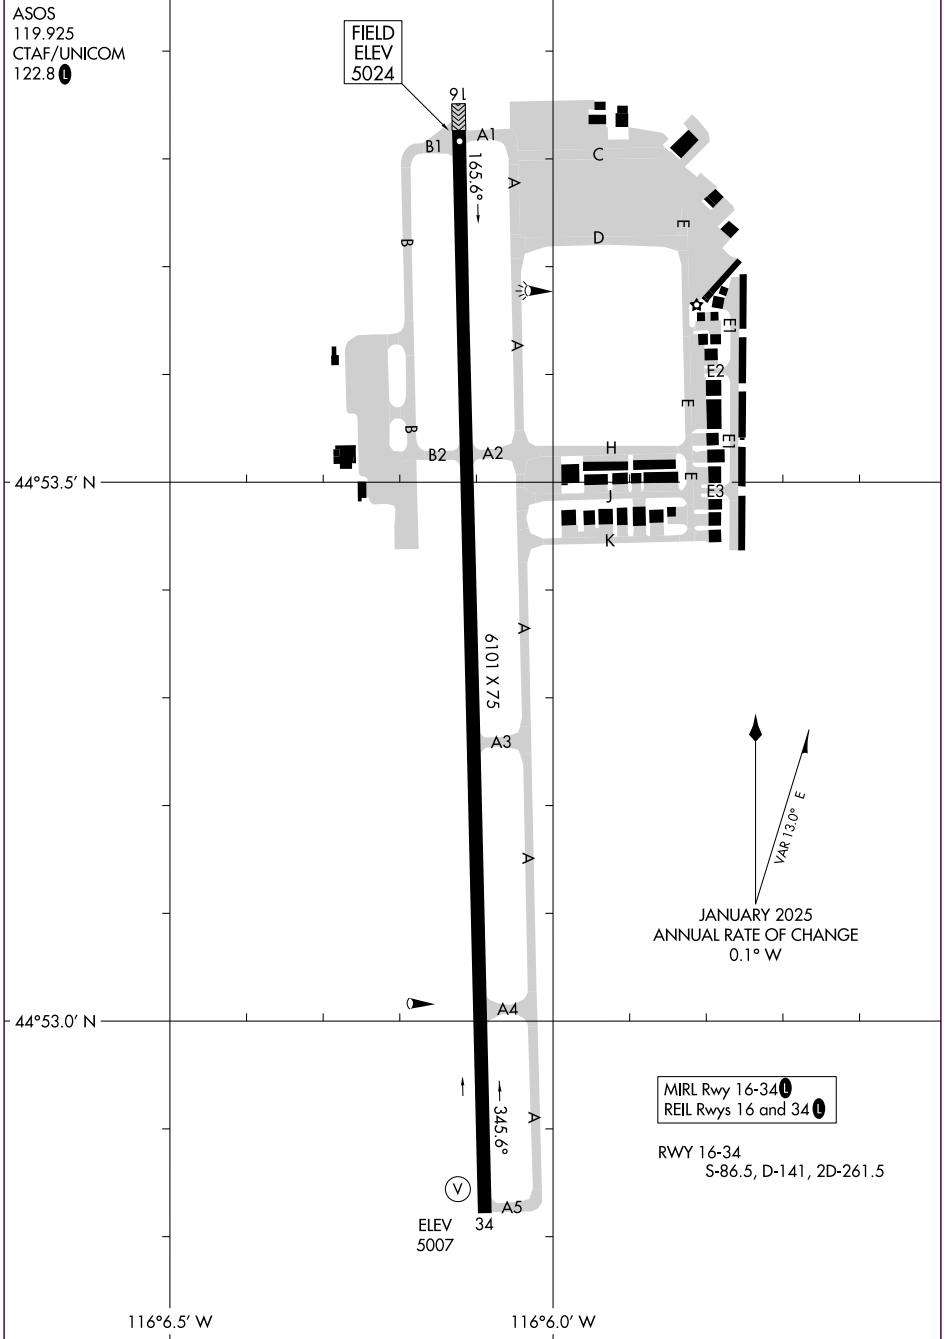

25107

AIRPORT DIAGRAM

AL-6936 (FAA)

MC CALL MUNI (MYL)
MC CALL, IDAHO

ASOS
119.925
CTAF/UNICOM
122.8

FIELD
ELEV
5024

NW-1, 15 MAY 2025 to 12 JUN 2025

NW-1, 15 MAY 2025 to 12 JUN 2025

AIRPORT DIAGRAM

25107

MC CALL, IDAHO
MC CALL MUNI (MYL)