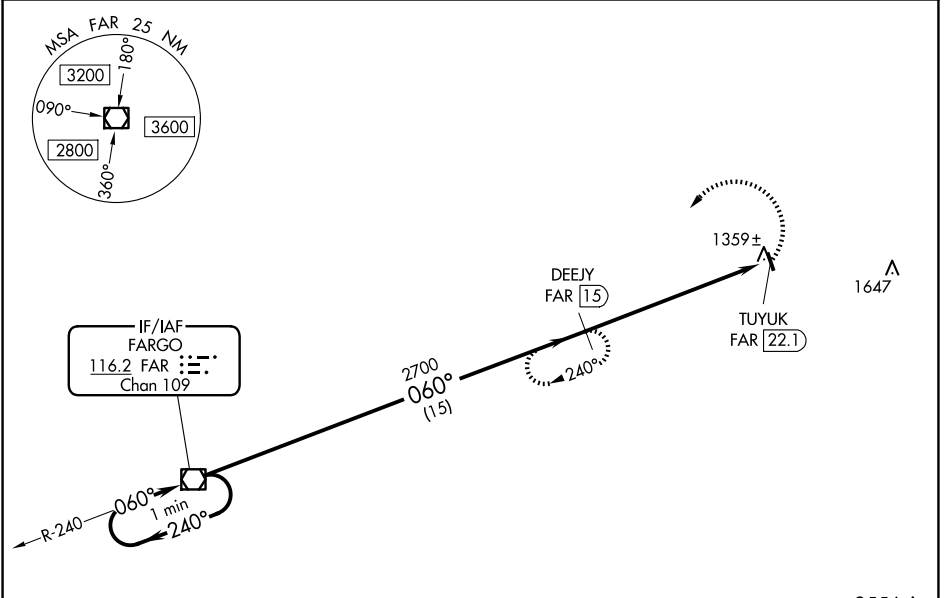

VOR/DME FAR 116.2 Chan 109	APP CRS 060°	Rwy Idg TDZE Apt Elev N/A N/A 1210
------------------------------------------------	------------------------	------------------------------------------------------------------------

VOR/DME-A

HAWLEY MUNI (04Y)

<p>▼ Use Fargo, ND altimeter setting. ▲ NA</p>	<p>MISSED APPROACH: Climbing left turn to 2700 via FAR VOR/DME R-060 to DEEJY/15 DME and hold.</p>
<p>FARGO APP CON 120.4 377.15</p>	<p>UNICOM 122.8 (CTAF)</p>

NC-1, 15 MAY 2025 to 12 JUN 2025

NC-1, 15 MAY 2025 to 12 JUN 2025

One Minute Holding Pattern	FAR VOR/DME		DEEJY FAR 15	2700 FAR R-060	DEEJY FAR 15
2700	060°		2700		
	15 NM		7.1 NM		
CATEGORY	A	B	C	D	
CIRCLING	1760-1 550 (600-1)	1760-1¼ 550 (600-1¼)	1980-2¼ 770 (800-2¼)	NA	