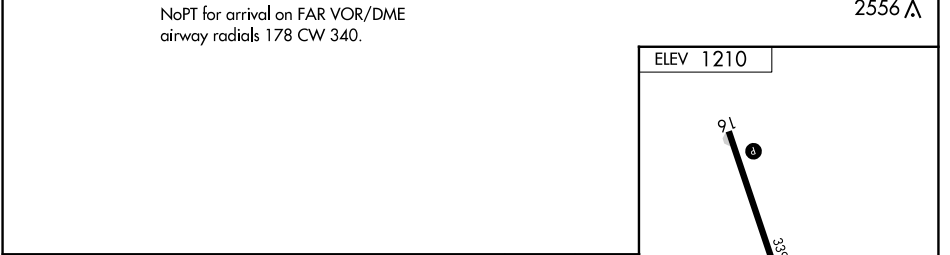

NC-1, 15 MAY 2025 to 12 JUN 2025

NC-1, 15 MAY 2025 to 12 JUN 2025