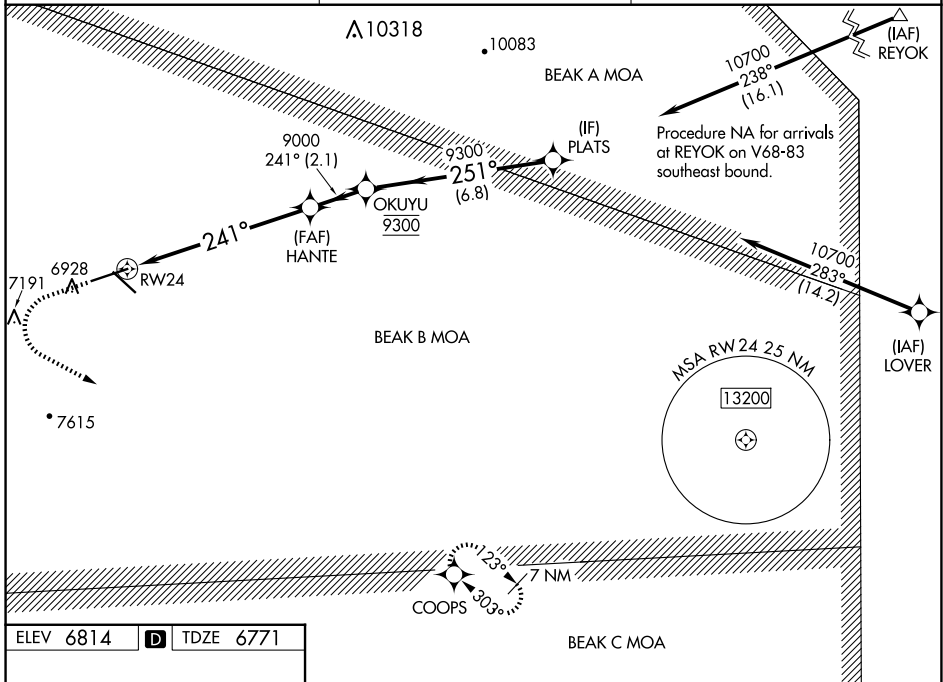

WAAS CH 53420 W24A	APP CRS 241°	Rwy ldg TDZE Apt Elev	8120 6771 6814
--	------------------------	-----------------------------	---

RNAV (GPS) RWY 24

SIERRA BLANCA RGNL (S.R.R.)

RNP APCH - GPS.

When local altimeter setting not received, procedure NA.
For uncompensated Baro-VNAV systems, LNAV/VNAV NA below -28°C or above 54°C. Circling Rwy 12 NA at night.

MISSED APPROACH: Climb to 7500 then climbing left turn to 10000 direct COOPS and hold.

AWOS-3 126.475	ALBUQUERQUE CENTER 132.65 257.6	UNICOM 122.8 (CTAF) 0
--------------------------	---	---------------------------------

ELEV 6814	D	TDZE 6771
-----------	---	-----------

CATEGORY	A	B	C	D
LPV DA	6971-3/4		200 (200-3/4)	
LNAV/VNAV DA	7220-13/8		449 (500-13/8)	
LNAV MDA	7380-1	609 (600-1)	7380-13/4	609 (600-13/4)
CIRCLING	7380-1	566 (600-1)	7600-21/4 786 (800-21/4)	7860-3 1046 (1100-3)

SW-1, 15 MAY 2025 to 12 JUN 2025

SW-1, 15 MAY 2025 to 12 JUN 2025