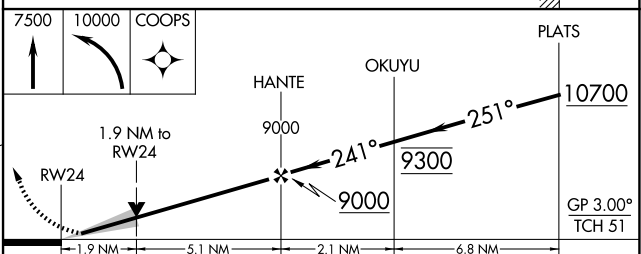

CATEGORY	A	B	C	D
LPV DA	6971-3/4		200 (200-3/4)	
LNAV/VNAV DA	7220-13/8		449 (500-13/8)	
LNAV MDA	7380-1	609 (600-1)	7380-13/4	609 (600-13/4)
CIRCLING	7380-1	566 (600-1)	7600-21/4 786 (800-21/4)	7860-3 1046 (1100-3)

SW-1, 15 MAY 2025 to 12 JUN 2025

SW-1, 15 MAY 2025 to 12 JUN 2025