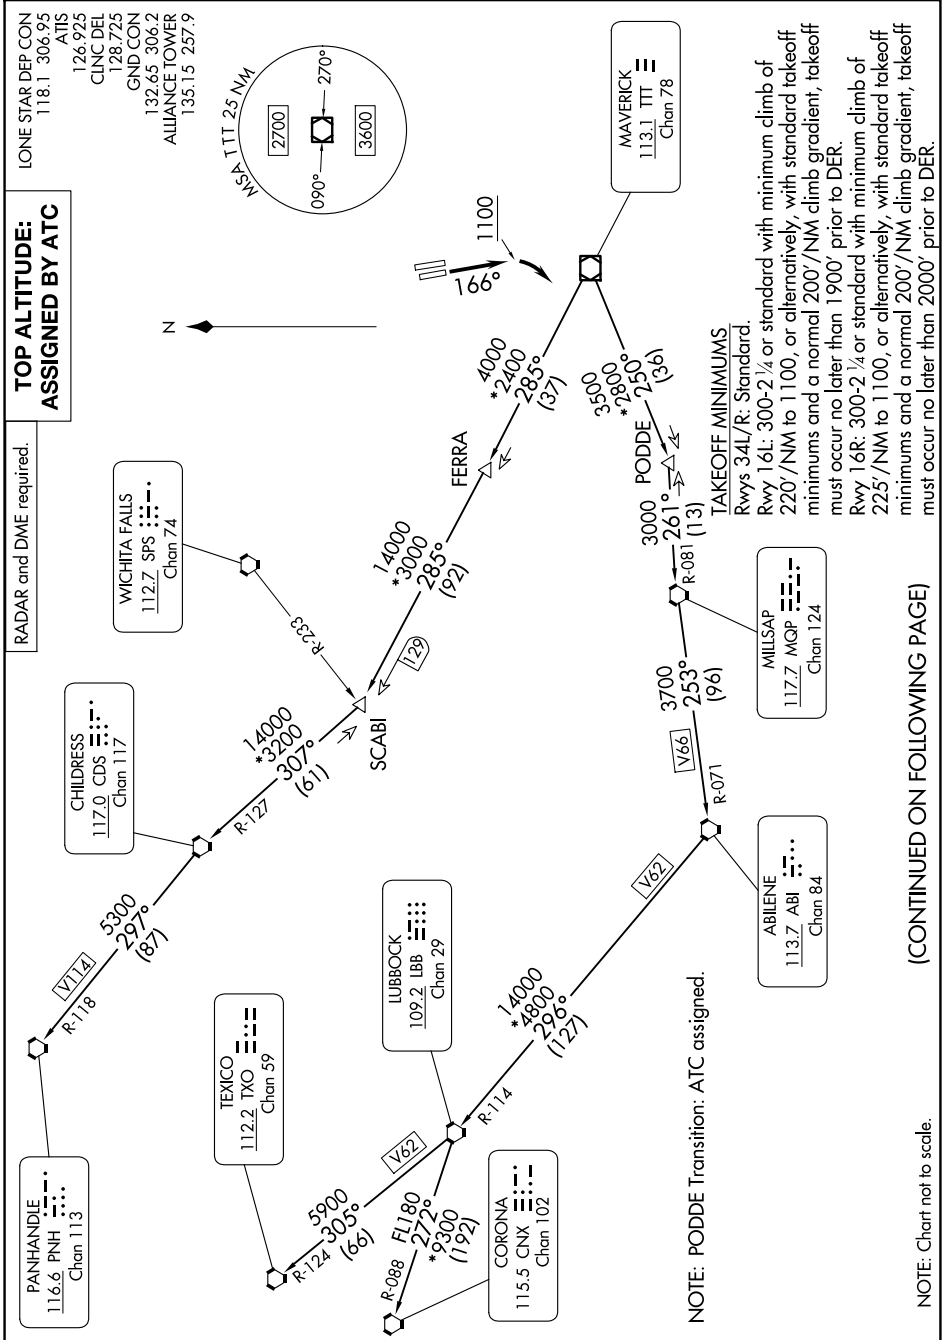

WORTH ONE DEPARTURE

SC-2, 15 MAY 2025 to 12 JUN 2025

(CONTINUED ON FOLLOWING PAGE)

SC-2, 15 MAY 2025 to 12 JUN 2025