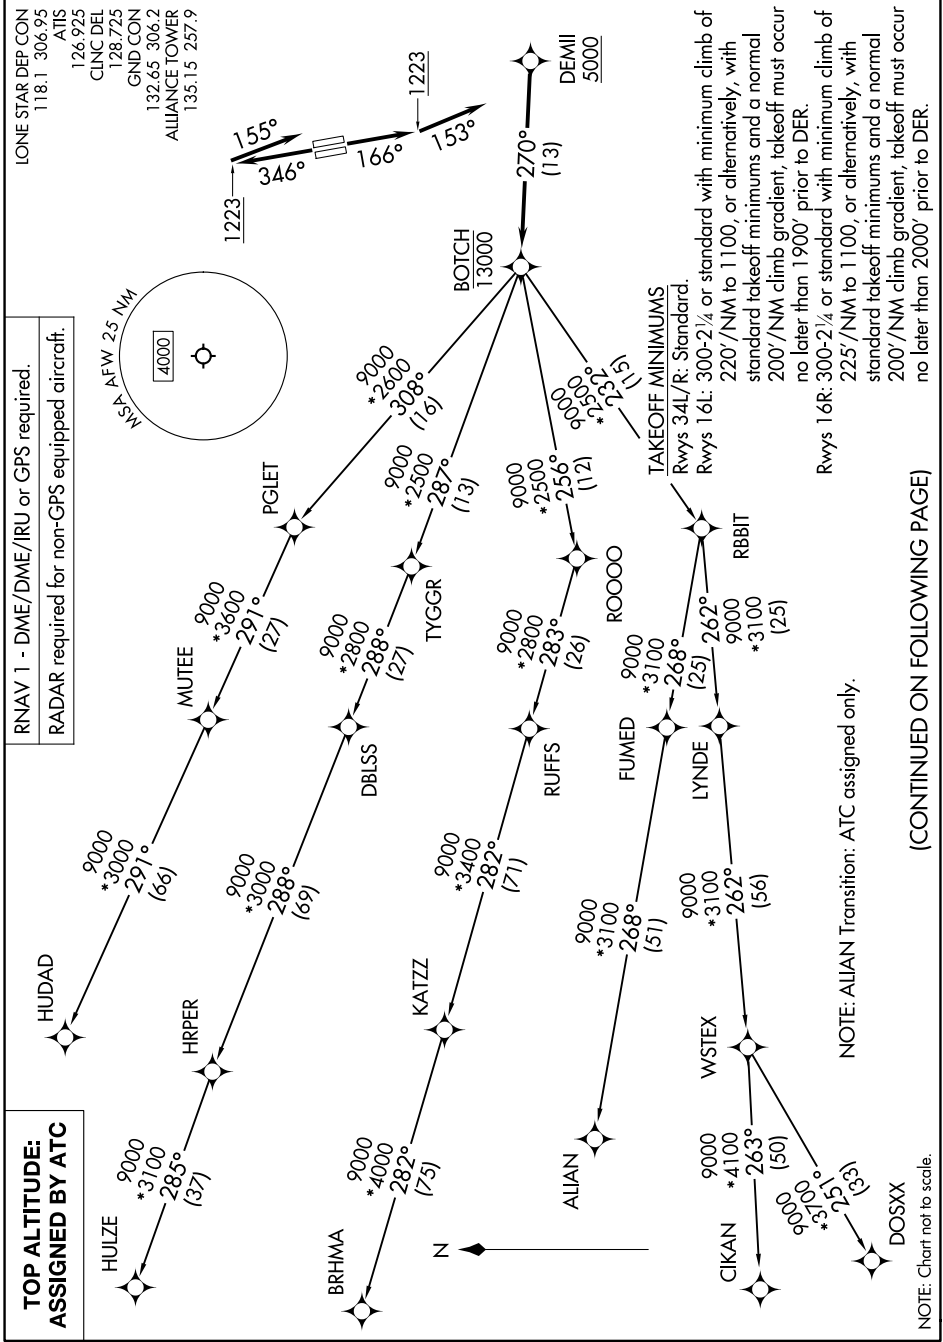

# BOTCH ONE DEPARTURE (RNAV)

FORT WORTH, TEXAS

SC-2, 15 MAY 2025 to 12 JUN 2025

# BOTCH ONE DEPARTURE (RNAV)

SC-2, 15 MAY 2025 to 12 JUN 2025