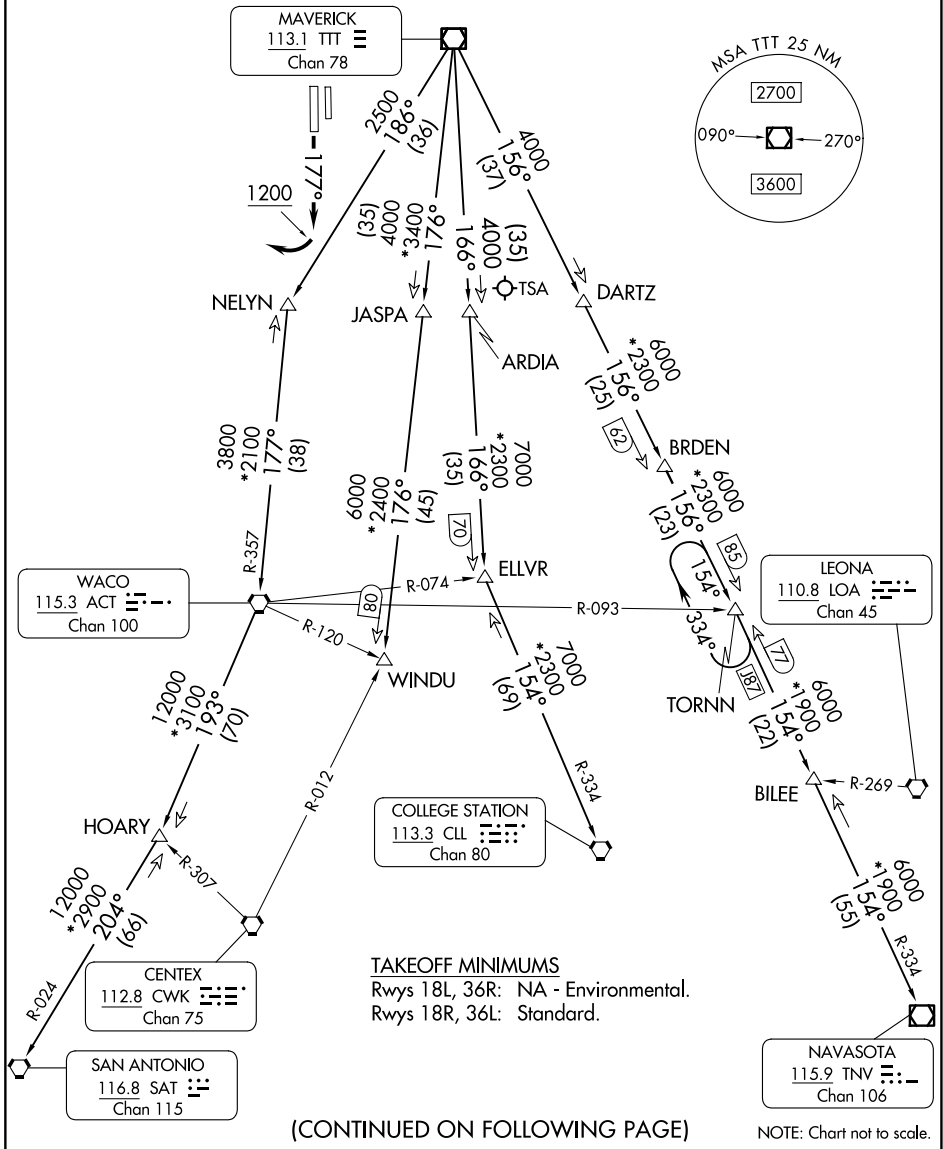

JOE POOL SEVEN DEPARTURE

LONE STAR DEP CON
135.975 379.9
ATIS
120.025
GND CON
119.475
SPINKS TOWER ★
124.625 (CTAF)

RADAR and DME required.

**TOP ALTITUDE:
ASSIGNED BY ATC**

(CONTINUED ON FOLLOWING PAGE)

JOE POOL SEVEN DEPARTURE

SC-2, 15 MAY 2025 to 12 JUN 2025

SC-2, 15 MAY 2025 to 12 JUN 2025