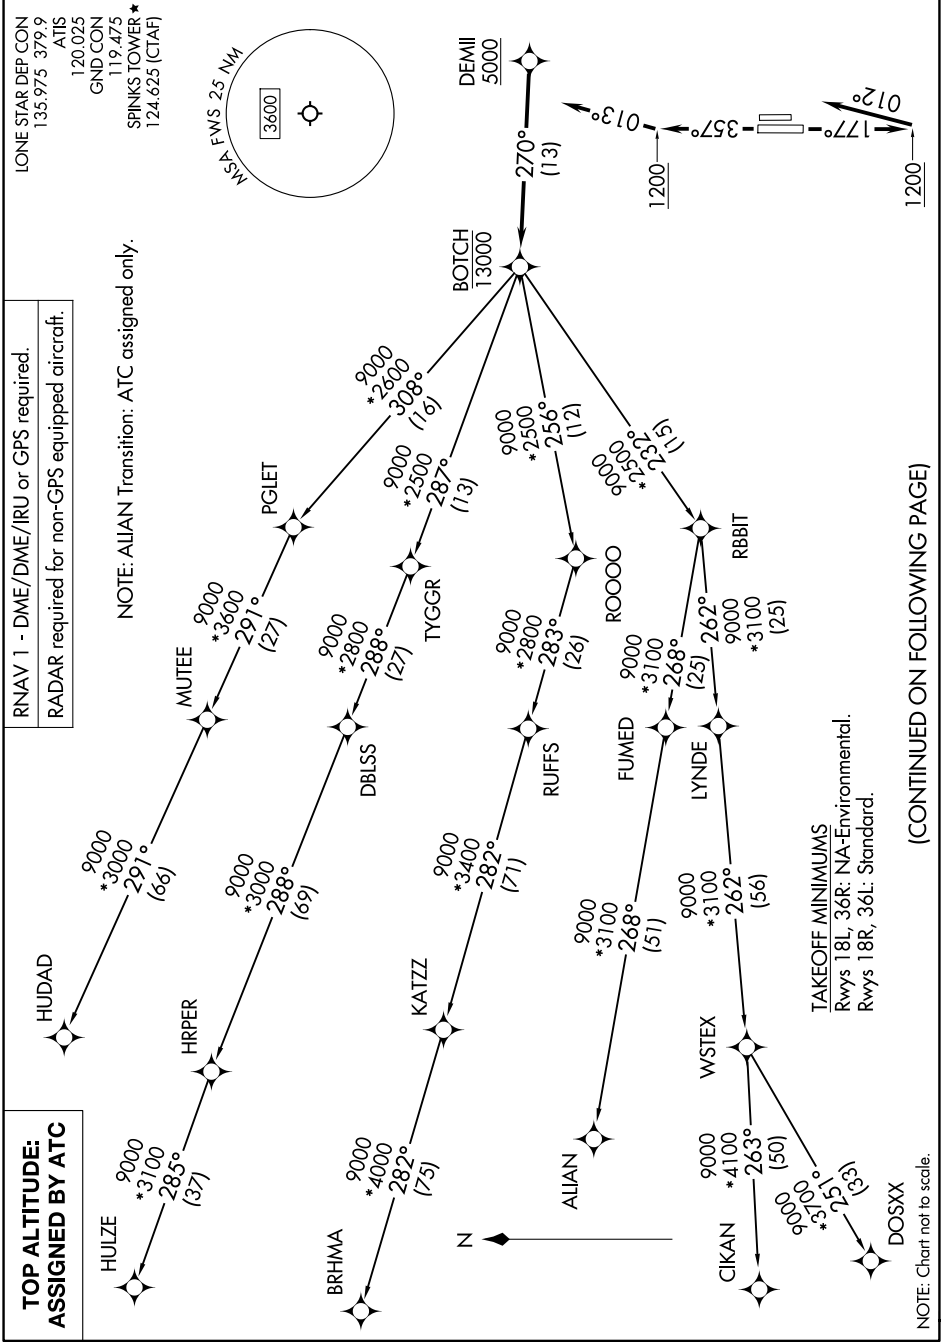

# BOTCH ONE DEPARTURE (RNAV)

FORT WORTH, TEXAS

SC-2, 15 MAY 2025 to 12 JUN 2025

# BOTCH ONE DEPARTURE (RNAV)

(CONTINUED ON FOLLOWING PAGE)

SC-2, 15 MAY 2025 to 12 JUN 2025