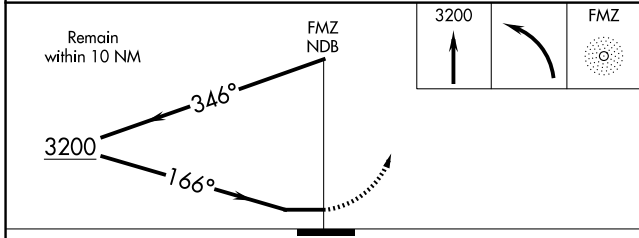

NDB FMZ	APP CRS	Rwy Idg	4317
392	166°	TDZE	1636
		Apt Elev	1636

NDB RWY 17
FAIRMONT STATE (F^MZ)

NA Circling Rwy 12, 30 NA at night.
Use York altimeter setting; when not received, use Hebron altimeter setting and increase all MDAs 40 feet.

MISSED APPROACH: Climb to 3200 then left turn direct FMZ NDB and hold.

JYR AWOS-3 124.175	MINNEAPOLIS CENTER 119.4 278.8	CTAF 122.9 0
------------------------------	--	------------------------

CATEGORY	A	B	C	D
S-17	2540-1¼	904 (1000-1¼)		NA
C CIRCLING	2540-1¼	904 (1000-1¼)		NA