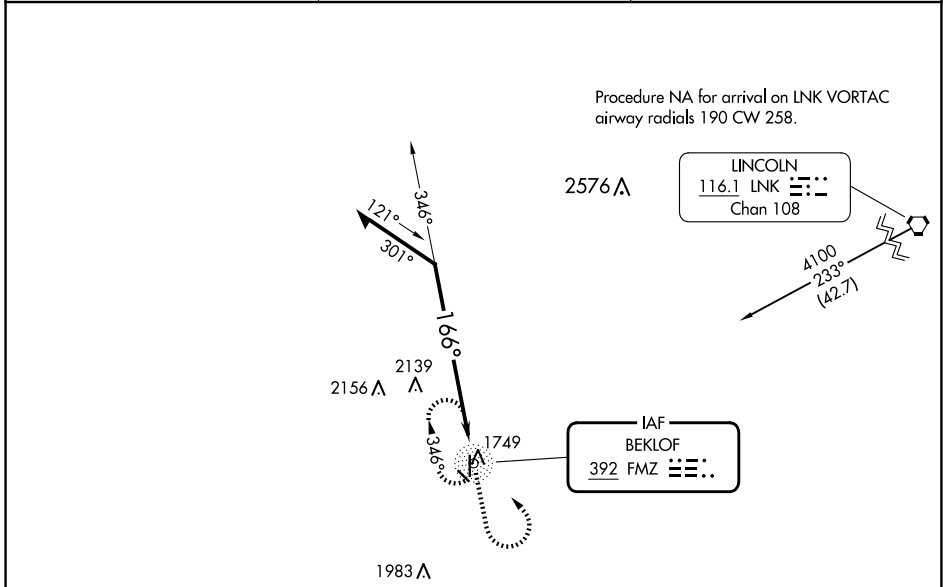

NDB FMZ	APP CRS	Rwy Idg	4317
392	166°	TDZE	1636
		Apt Elev	1636

NDB RWY 17
FAIRMONT STATE (F^MZ)

NA Circling Rwy 12, 30 NA at night.
Use York altimeter setting; when not received, use Hebron altimeter setting and increase all MDAs 40 feet.

MISSED APPROACH: Climb to 3200 then left turn direct FMZ NDB and hold.

JYR AWOS-3 124.175	MINNEAPOLIS CENTER 119.4 278.8	CTAF 122.9 0
------------------------------	--	------------------------

CATEGORY	A	B	C	D
S-17	2540-1¼	904 (1000-1¼)		NA
C CIRCLING	2540-1¼	904 (1000-1¼)		NA

NC-2, 15 MAY 2025 to 12 JUN 2025

NC-2, 15 MAY 2025 to 12 JUN 2025