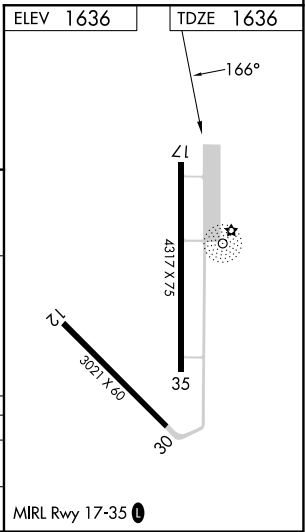

NDB FMZ	APP CRS	Rwy Idg	4317
392	166°	TDZE	1636
		Apt Elev	1636

NDB RWY 17
FAIRMONT STATE (F^MZ)

NA Circling Rwy 12, 30 NA at night.
Use York altimeter setting; when not received, use Hebron altimeter setting and increase all MDAs 40 feet.

MISSED APPROACH: Climb to 3200 then left turn direct FMZ NDB and hold.

JYR AWOS-3 124.175	MINNEAPOLIS CENTER 119.4 278.8	CTAF 122.9 0
------------------------------	--	------------------------

CATEGORY	A	B	C	D
S-17	2540-1¼	904 (1000-1¼)		NA
C CIRCLING	2540-1¼	904 (1000-1¼)		NA