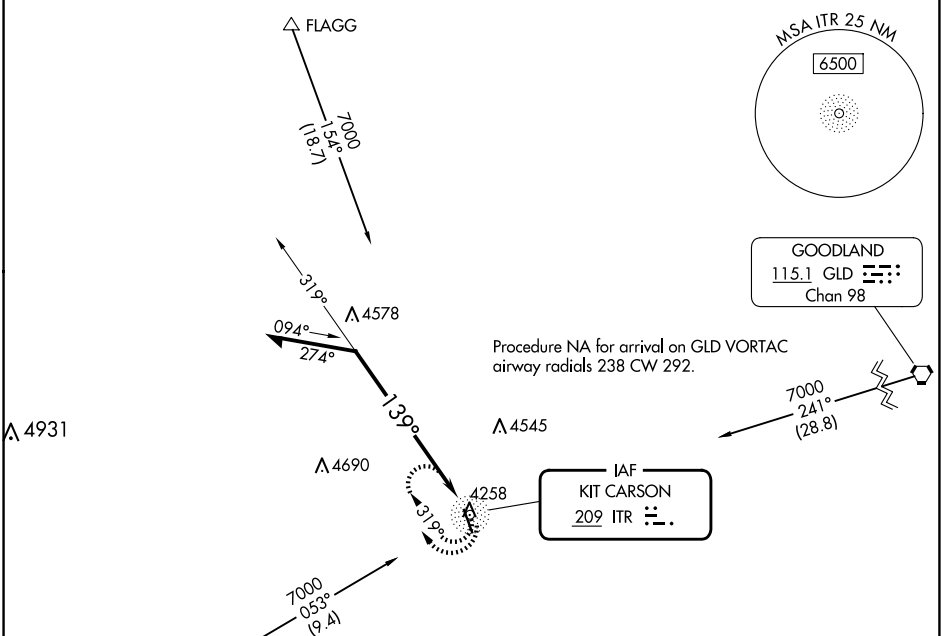

NDB ITR 209	APP CRS 139°	Rwy Idg TDZE Apt Elev	5199 4218 4218
-----------------------	------------------------	-----------------------------	---

NDB RWY 15

KIT CARSON COUNTY (ITR)

MISSED APPROACH: Climbing right turn to 7000 in ITR NDB holding pattern, continue climb-in-hold to 7000.

ASOS 135.225	DENVER CENTER 132.7 226.675	UNICOM 122.8 (CTAF)
------------------------	---------------------------------------	-------------------------------

GOODLAND
115.1 GLD
Chan 98

IAF
KIT CARSON
209 ITR

SW-1, 15 MAY 2025 to 12 JUN 2025

SW-1, 15 MAY 2025 to 12 JUN 2025

ELEV 4218	TDZE 4218
-----------	-----------

CATEGORY	A	B	C	D
S-15	4940-1	722 (800-1)	4940-2	722 (800-2)
C CIRCLING	4940-1	722 (800-1)	4940-2	4940-2 1/4 722 (800-2 1/4)

MIRL Rwy 15-33
REIL Rwys 15 and 33