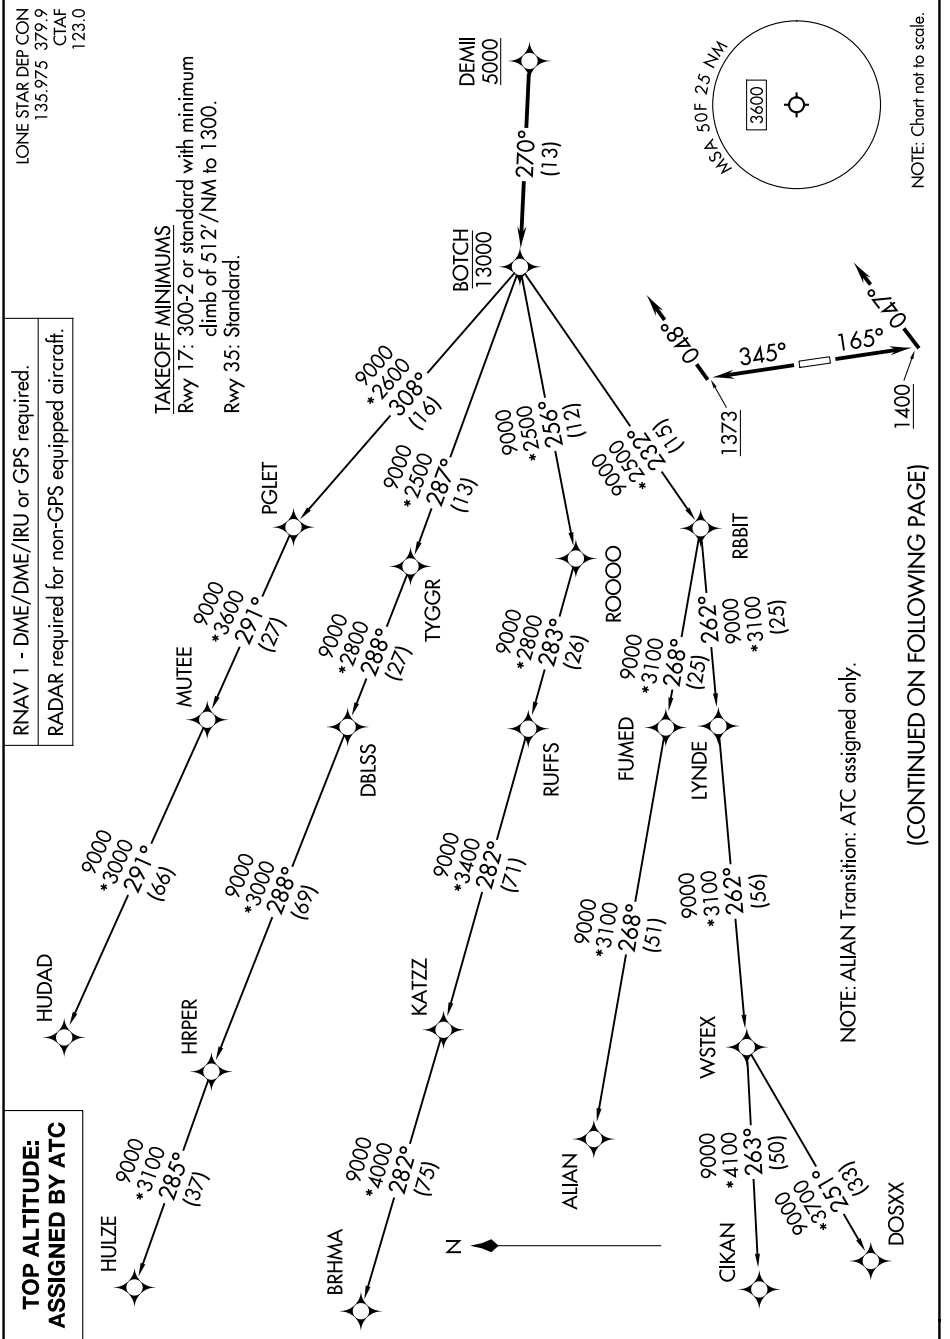

BOTCH ONE DEPARTURE (RNAV)

SC-2, 15 MAY 2025 to 12 JUN 2025

BOTCH ONE DEPARTURE (RNAV)

(CONTINUED ON FOLLOWING PAGE)

SC-2, 15 MAY 2025 to 12 JUN 2025