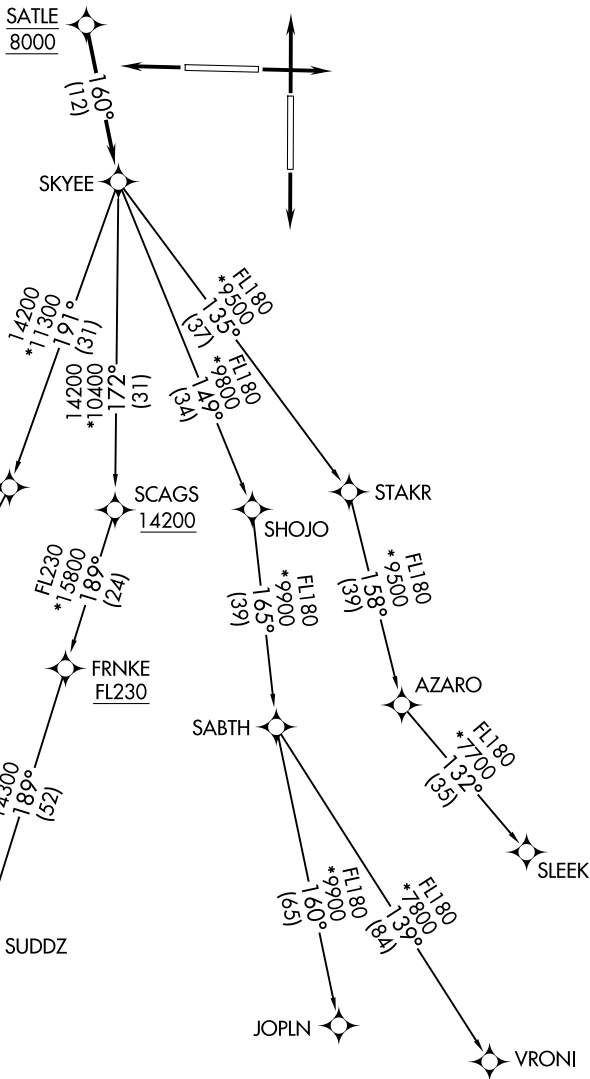

SKYEE ONE DEPARTURE (RNAV)

**TOP ALTITUDE:
FL230**

ATIS
119.025
CLNC DEL
124.7
CLNC DEL
121.75 (when twr closed)
DENVER DEP CON
128.25 371.95

SW-1, 15 MAY 2025 to 12 JUN 2025

SW-1, 15 MAY 2025 to 12 JUN 2025

TAKEOFF MINIMUMS

Rwys 8, 17, 26, 35: Standard.

NOTE: DME/DME/IRU or GPS required.

NOTE: RNAV 1.

NOTE: Turbojets only.

NOTE: RADAR required.

NOTE: Chart not to scale.

(NARRATIVE ON FOLLOWING PAGE)

SKYEE ONE DEPARTURE (RNAV)

(SKYEE1 .SKYEE) 26MAR20