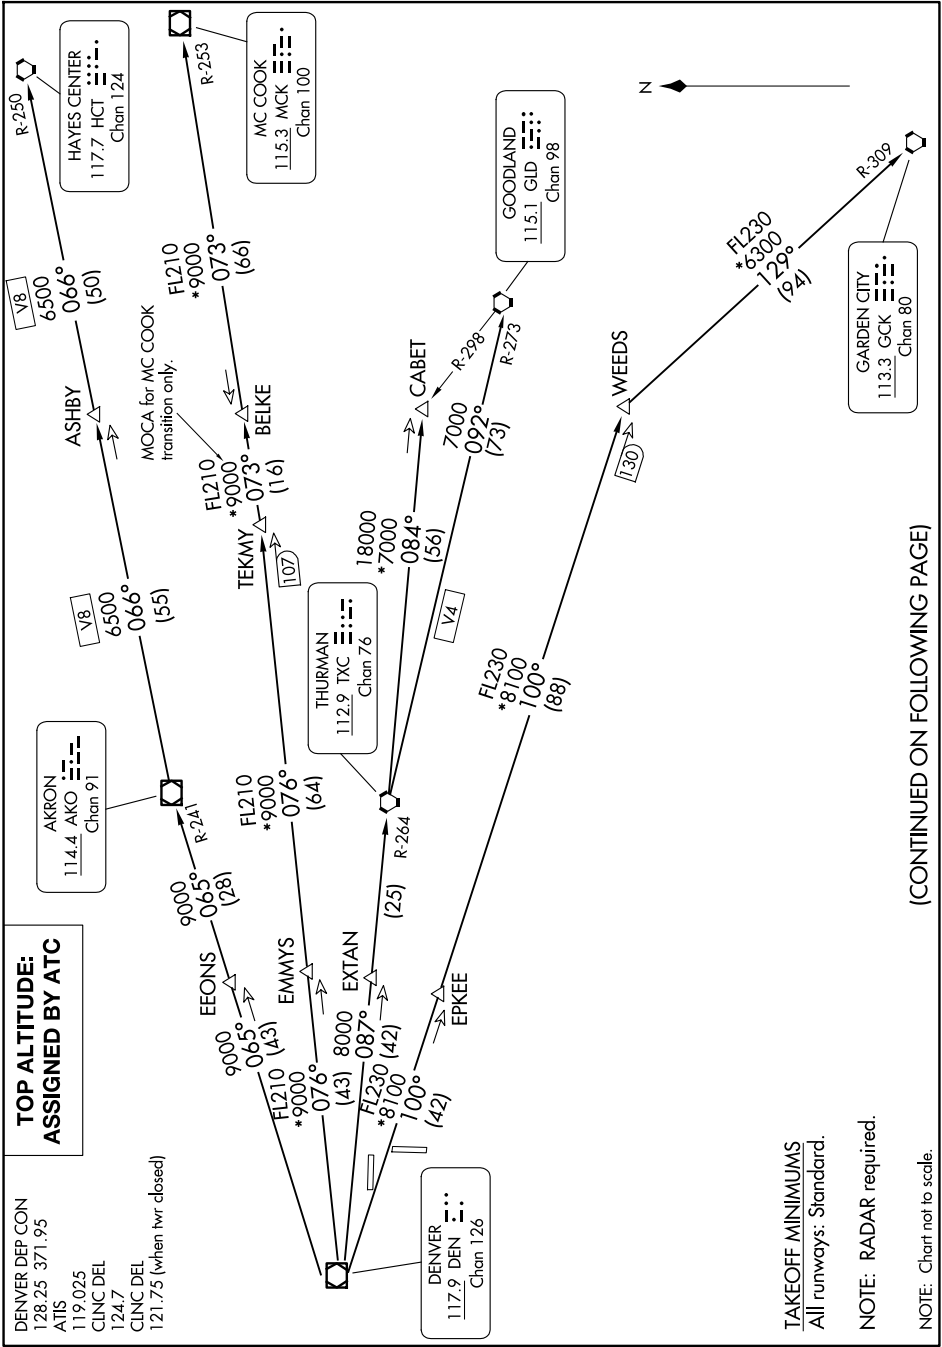

PLAINS ONE DEPARTURE

AL-6851 (FAA)

COLORADO AIR AND SPACE PORT (CFO)
DENVER, COLORADO

SW-1, 15 MAY 2025 to 12 JUN 2025

(CONTINUED ON FOLLOWING PAGE)

SW-1, 15 MAY 2025 to 12 JUN 2025

PLAINS ONE DEPARTURE

DENVER, COLORADO
COLORADO AIR AND SPACE PORT (CFO)