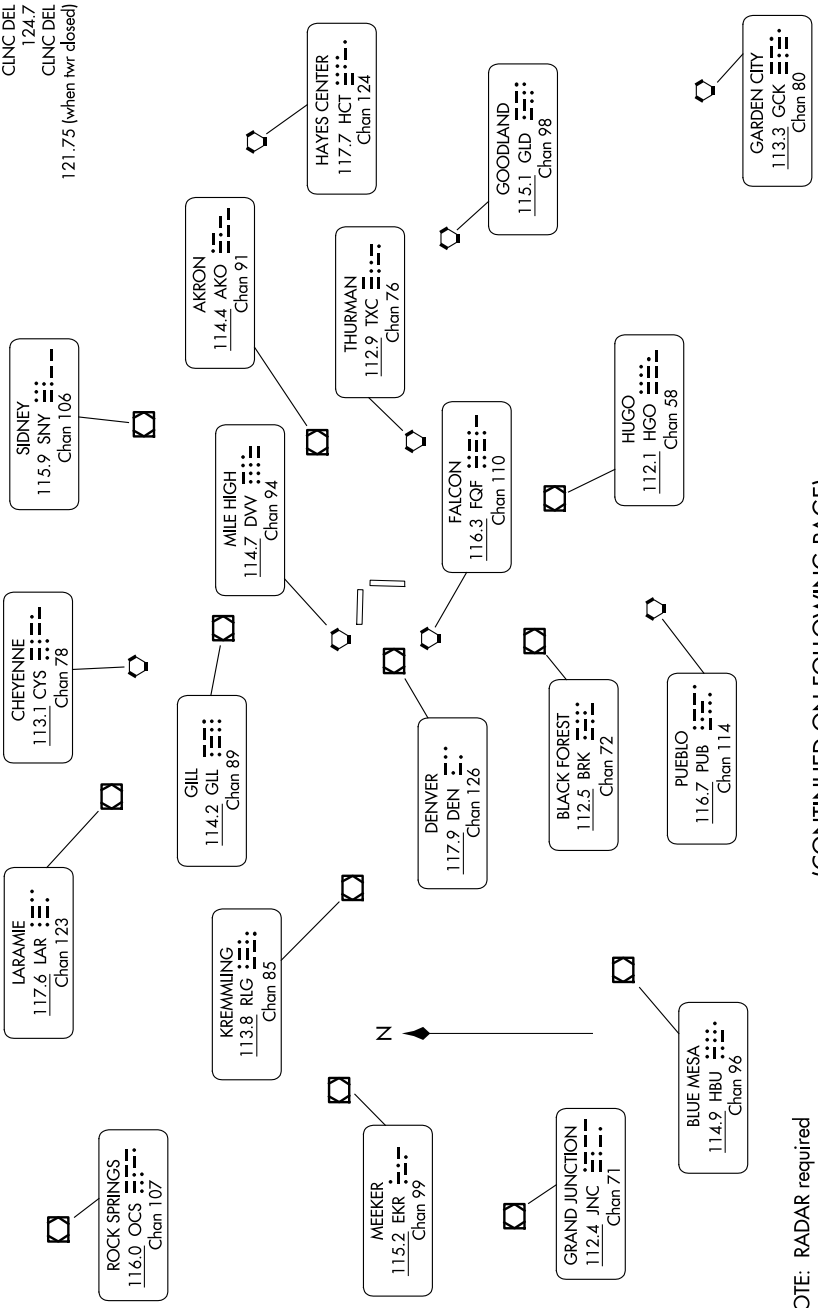

# DENVER TWO DEPARTURE

AL-6851 (FAA)

COLORADO AIR AND SPACE PORT (CFO)  
DENVER, COLORADO

SW-1, 15 MAY 2025 to 12 JUN 2025

**TAKEOFF MINIMUMS**  
All runways: Standard.

DENVER DEP CON  
128.25 371.95  
ATIS  
119.025  
CLNC DEL  
124.7  
CLNC DEL  
121.75 (when twr closed)

(CONTINUED ON FOLLOWING PAGE)

SW-1, 15 MAY 2025 to 12 JUN 2025

# DENVER TWO DEPARTURE

DENVER, COLORADO  
COLORADO AIR AND SPACE PORT (CFO)

**NOTE: RADAR required**  
NOTE: Chart not to scale.