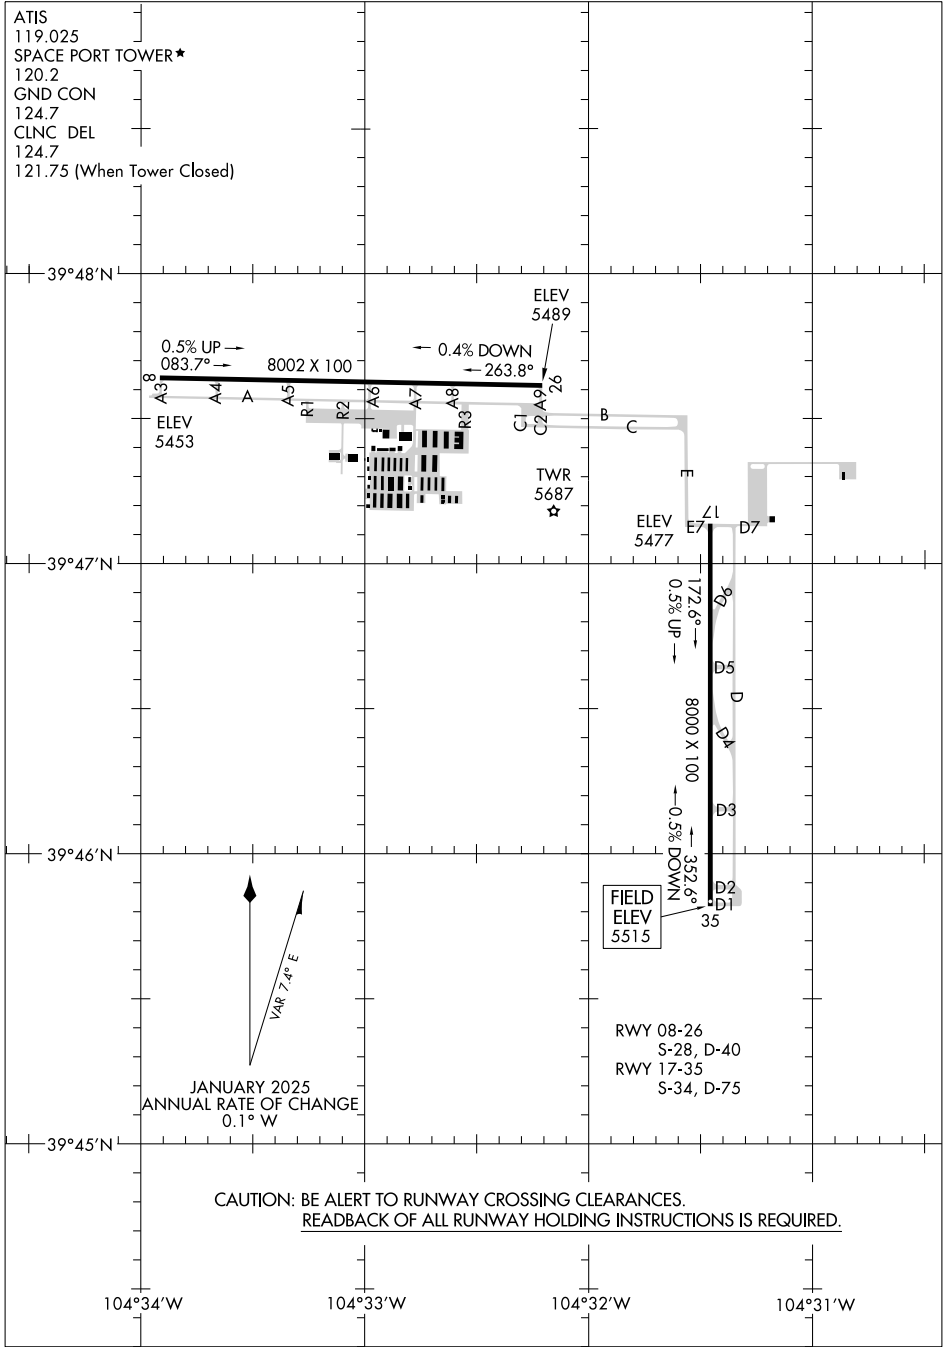

25107

AIRPORT DIAGRAM

COLORADO AIR AND SPACE PORT (CFO)

AL-6851 (FAA)

DENVER, COLORADO

ATIS
 119.025
 SPACE PORT TOWER ★
 120.2
 GND CON
 124.7
 CLNC DEL
 124.7
 121.75 (When Tower Closed)

SW-1, 15 MAY 2025 to 12 JUN 2025

SW-1, 15 MAY 2025 to 12 JUN 2025

AIRPORT DIAGRAM

DENVER, COLORADO

COLORADO AIR AND SPACE PORT (CFO)

25107