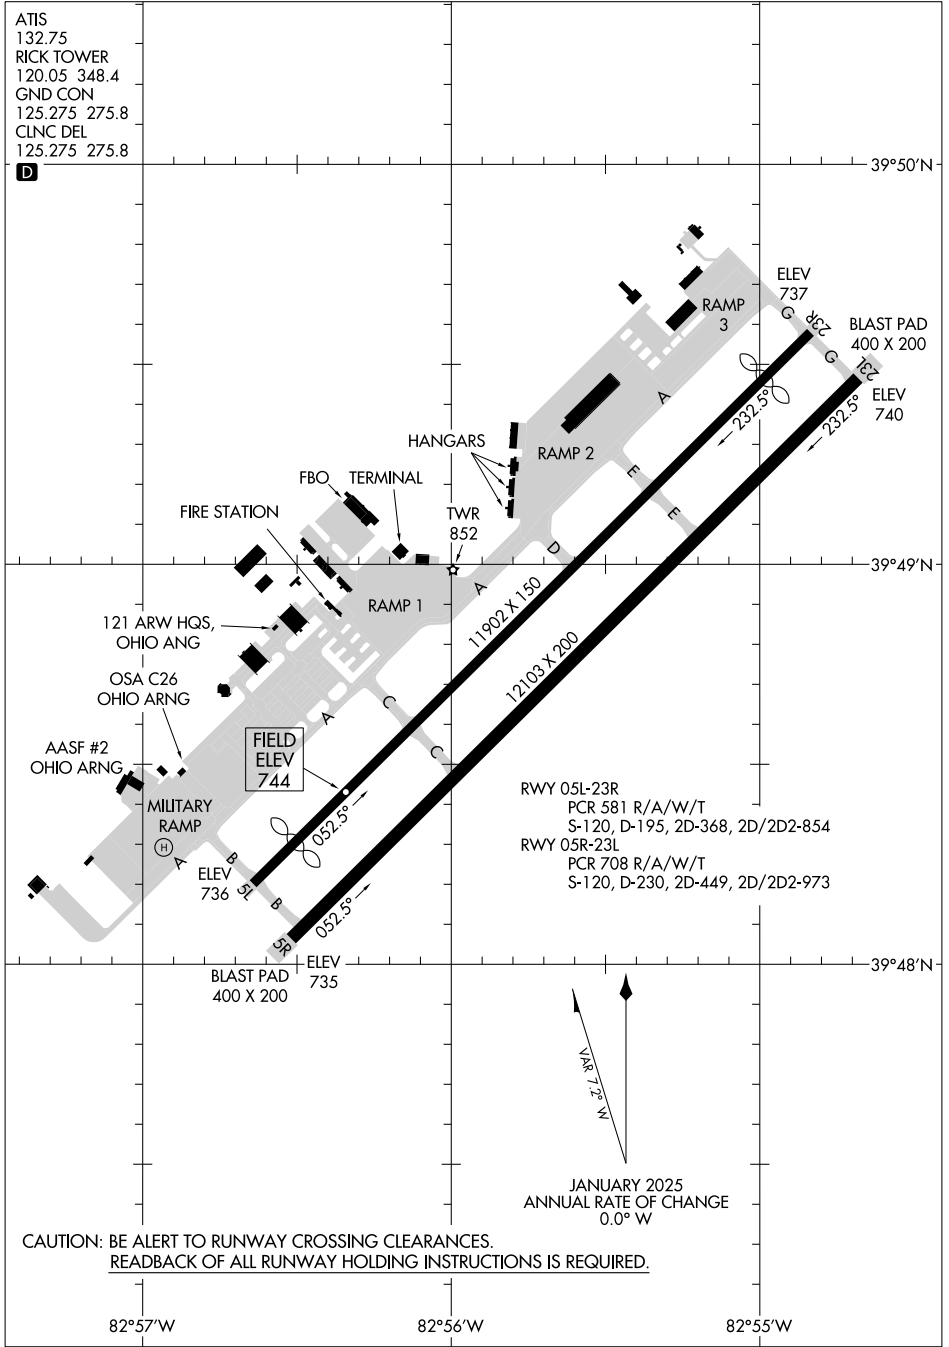

# AIRPORT DIAGRAM

AL-6846 (FAA)

RICKENBACKER INTL (LCK)  
COLUMBUS, OHIO

ATIS  
 132.75  
 RICK TOWER  
 120.05 348.4  
 GND CON  
 125.275 275.8  
 CLNC DEL  
 125.275 275.8

D

39°50'N

39°49'N

39°48'N

EC-2, 15 MAY 2025 to 12 JUN 2025

EC-2, 15 MAY 2025 to 12 JUN 2025

CAUTION: BE ALERT TO RUNWAY CROSSING CLEARANCES.  
 READBACK OF ALL RUNWAY HOLDING INSTRUCTIONS IS REQUIRED.

82°57'W

82°56'W

82°55'W

# AIRPORT DIAGRAM

25107

COLUMBUS, OHIO  
RICKENBACKER INTL (LCK)