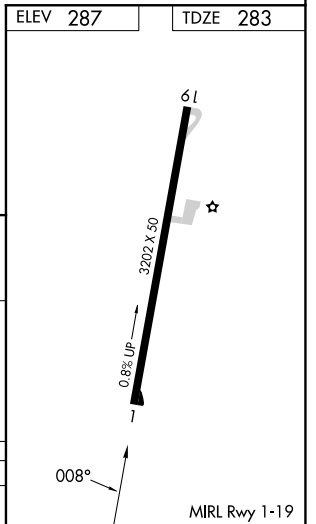

APP CRS	Rwy Idg	3202
008°	TDZE	283
	Apt Elev	287

RNAV (GPS) RWY 1

MADISONVILLE MUNI (51R)

RNP APCH - GPS.	MISSED APPROACH: Climb to 1200 then climbing right turn to 3000 direct NAMIL and hold.
▼ Procedure NA at night. ▲ NA Rwy 1 helicopter visibility reduction below 1 SM NA. Use UTS altimeter setting.	

UTS ASOS 119.425	HOUSTON CENTER 134.8 269.6	CTAF 122.9

SC-5, 15 MAY 2025 to 12 JUN 2025

SC-5, 15 MAY 2025 to 12 JUN 2025