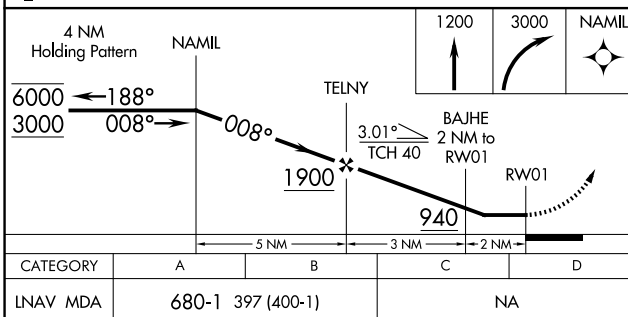

APP CRS	Rwy Idg	3202
008°	TDZE	283
	Apt Elev	287

RNAV (GPS) RWY 1

MADISONVILLE MUNI (51R)

RNP APCH - GPS.	MISSED APPROACH: Climb to 1200 then climbing right turn to 3000 direct NAMIL and hold.
▼ Procedure NA at night. ▲ NA Rwy 1 helicopter visibility reduction below 1 SM NA. Use UTS altimeter setting.	

UTS ASOS 119.425	HOUSTON CENTER 134.8 269.6	CTAF 122.9

SC-5, 15 MAY 2025 to 12 JUN 2025

SC-5, 15 MAY 2025 to 12 JUN 2025