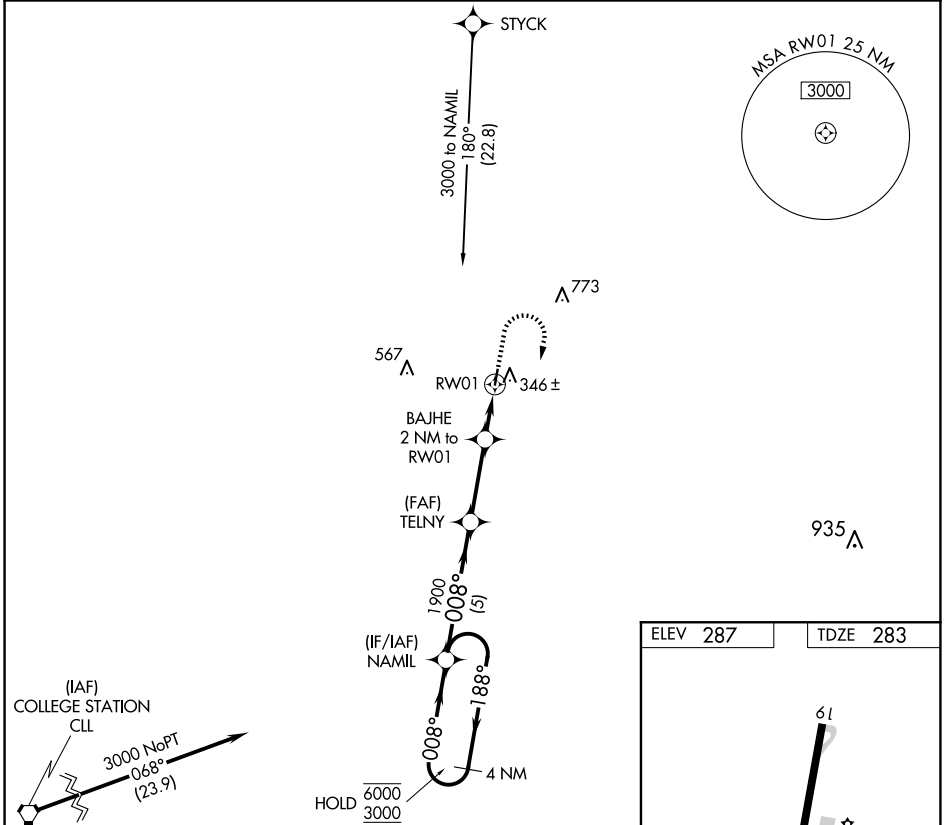

APP CRS	Rwy Idg	<b>3202</b>
<b>008°</b>	TDZE	<b>283</b>
	Apt Elev	<b>287</b>

# RNAV (GPS) RWY 1

MADISONVILLE MUNI (51R)

RNP APCH - GPS.	MISSED APPROACH: Climb to 1200 then climbing right turn to 3000 direct NAMIL and hold.
<p>▼ Procedure NA at night.</p> <p>▲ NA Rwy 1 helicopter visibility reduction below 1 SM NA. Use UTS altimeter setting.</p>	

UTS ASOS <b>119.425</b>	HOUSTON CENTER <b>134.8 269.6</b>	CTAF <b>122.9</b>
----------------------------	--------------------------------------	----------------------

SC-5, 15 MAY 2025 to 12 JUN 2025

SC-5, 15 MAY 2025 to 12 JUN 2025