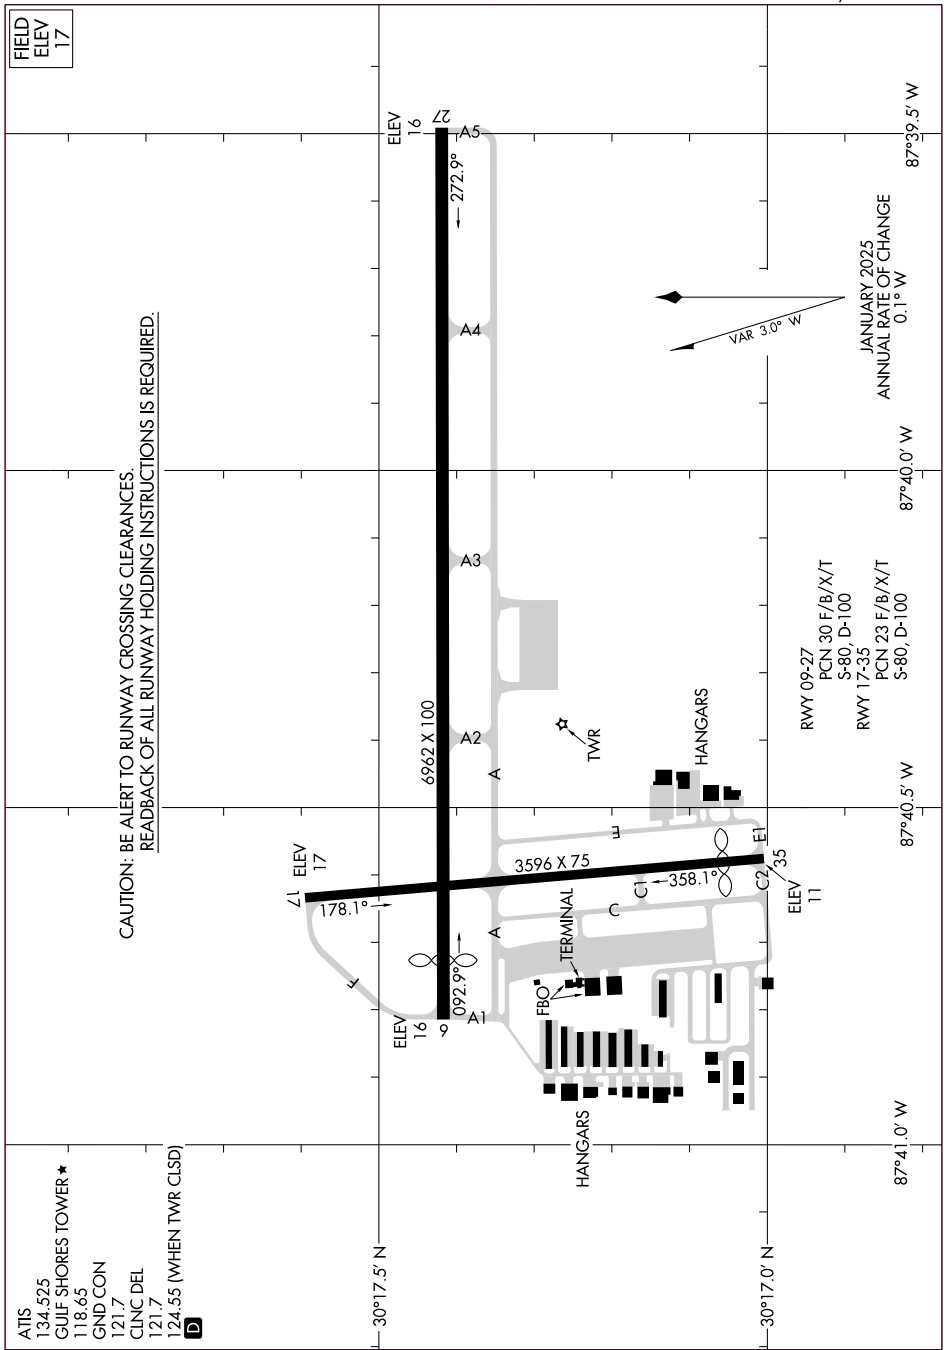

AIRPORT DIAGRAM

GULF SHORES INTL/JACK EDWARDS FLD (JKA)
AL-6827 (FAA)
GULF SHORES, ALABAMA

SE-4, 15 MAY 2025 to 12 JUN 2025

SE-4, 15 MAY 2025 to 12 JUN 2025

AIRPORT DIAGRAM

GULF SHORES, ALABAMA
GULF SHORES INTL/JACK EDWARDS FLD (JKA)