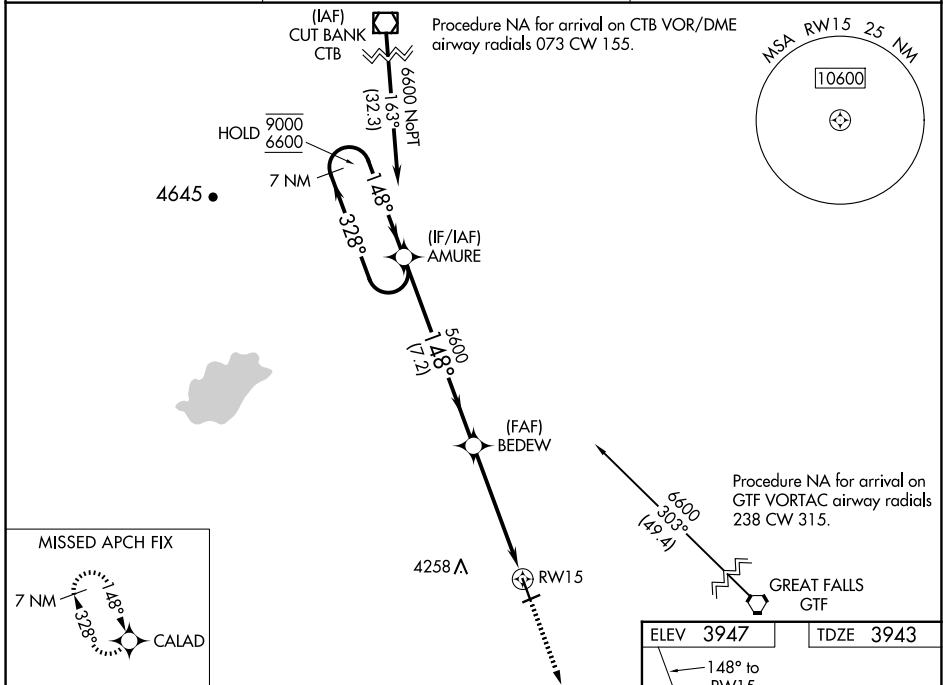

WAAS CH <b>70443</b> <b>W15A</b>	APP CRS <b>148°</b>	Rwy Idg TDZE Apt Elev	<b>5000</b> <b>3943</b> <b>3947</b>
--	------------------------	-----------------------------	---

# RNAV (GPS) RWY 15

CHOTEAU (CII)

RNP APCH. ▼ NA For uncompensated Baro-VNAV systems, LNAV/VNAV ▲ NA NA below -22° C or above 54° C.	MISSED APPROACH: Climb to 6200 direct CALAD and hold.
--	---

AWOS-2 <b>119.275</b>	SALT LAKE CITY CENTER <b>133.4 285.4</b>	UNICOM <b>122.8 (CTAF) 0</b>
--------------------------	---	---------------------------------

ELEV 3947	TDZE 3943
MIRL Rwy 5-23 and 15-33 0	

NW-1, 15 MAY 2025 to 12 JUN 2025

NW-1, 15 MAY 2025 to 12 JUN 2025