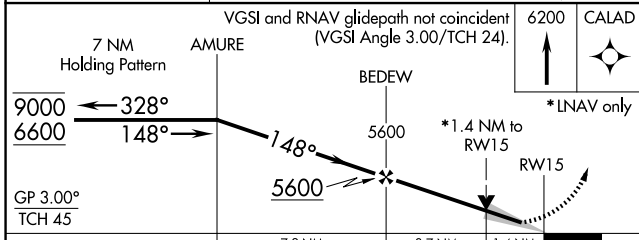

WAAS CH <b>70443</b> <b>W15A</b>	APP CRS <b>148°</b>	Rwy Idg TDZE Apt Elev	<b>5000</b> <b>3943</b> <b>3947</b>
--	------------------------	-----------------------------	---

# RNAV (GPS) RWY 15

CHOTEAU (CII)

RNP APCH. ▼ NA For uncompensated Baro-VNAV systems, LNAV/VNAV ▲ NA NA below -22° C or above 54° C.	MISSED APPROACH: Climb to 6200 direct CALAD and hold.
--	---

AWOS-2 <b>119.275</b>	SALT LAKE CITY CENTER <b>133.4 285.4</b>	UNICOM <b>122.8 (CTAF) 0</b>
--------------------------	---	---------------------------------