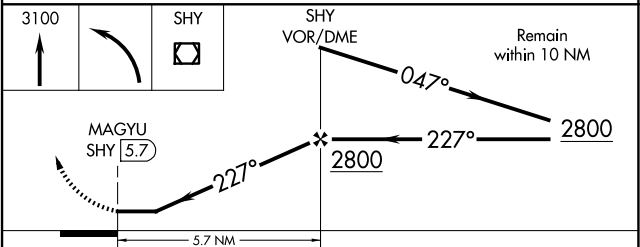

VOR/DME SHY 108.4 Chan 21	APP CRS 227°	Rwy Idg TDZE Apt Elev 1062	N/A N/A

VOR-A

CAMDENTON MEML-LAKE RGNL (OZS)

NA	MISSED APPROACH: Climb to 3100 then left turn direct SHY VOR/DME and hold.

AWOS-3PT 120.225	MIZU APP CON 124.1 353.925	UNICOM 122.8 (CTAF)

FAF to MAP 5.7 NM				
Category	A	B	C	D
CIRCLING	1520-1	458 (500-1)	1700-1¾ 638 (700-1¾)	NA

NC-3, 15 MAY 2025 to 12 JUN 2025

NC-3, 15 MAY 2025 to 12 JUN 2025