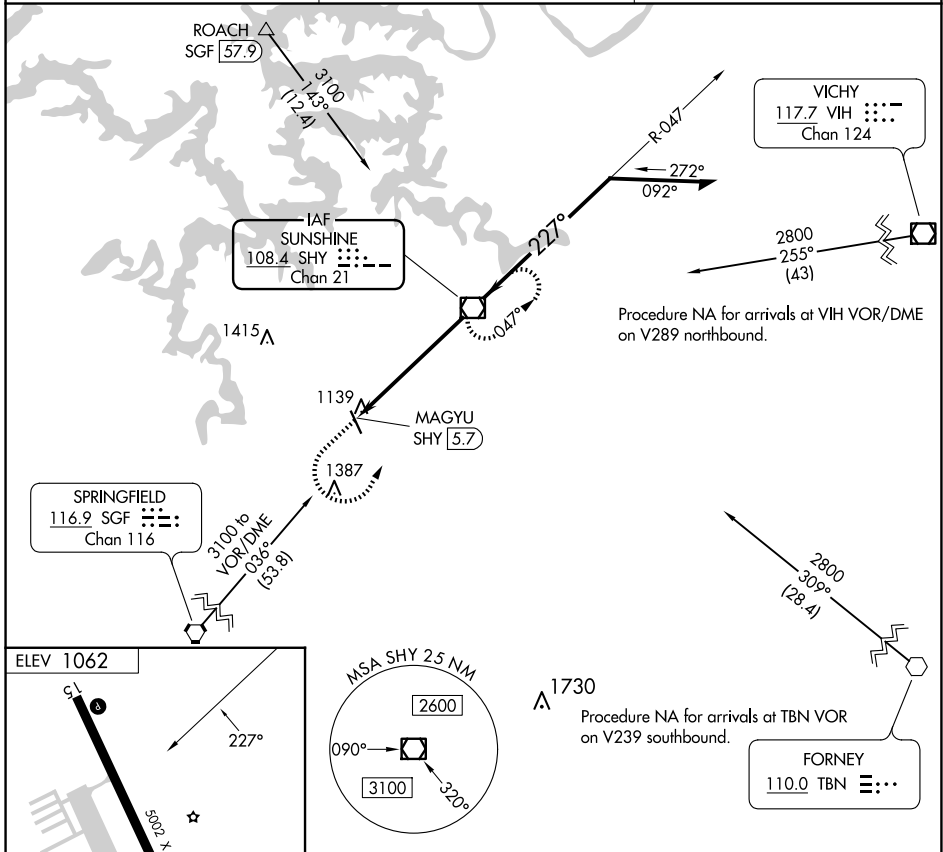

VOR/DME SHY 108.4 Chan 21	APP CRS 227°	Rwy Idg TDZE Apt Elev 1062	N/A N/A
--	------------------------	---	--------------------------

VOR-A

CAMDENTON MEML-LAKE RGNL (OZS)

NA	MISSED APPROACH: Climb to 3100 then left turn direct SHY VOR/DME and hold.
----	--

AWOS-3PT 120.225	MIZU APP CON 124.1 353.925	UNICOM 122.8 (CTAF)
----------------------------	--------------------------------------	-------------------------------

FAF to MAP 5.7 NM				
Category	A	B	C	D
CIRCLING	1520-1	458 (500-1)	1700-1¾ 638 (700-1¾)	NA

NC-3, 15 MAY 2025 to 12 JUN 2025

NC-3, 15 MAY 2025 to 12 JUN 2025