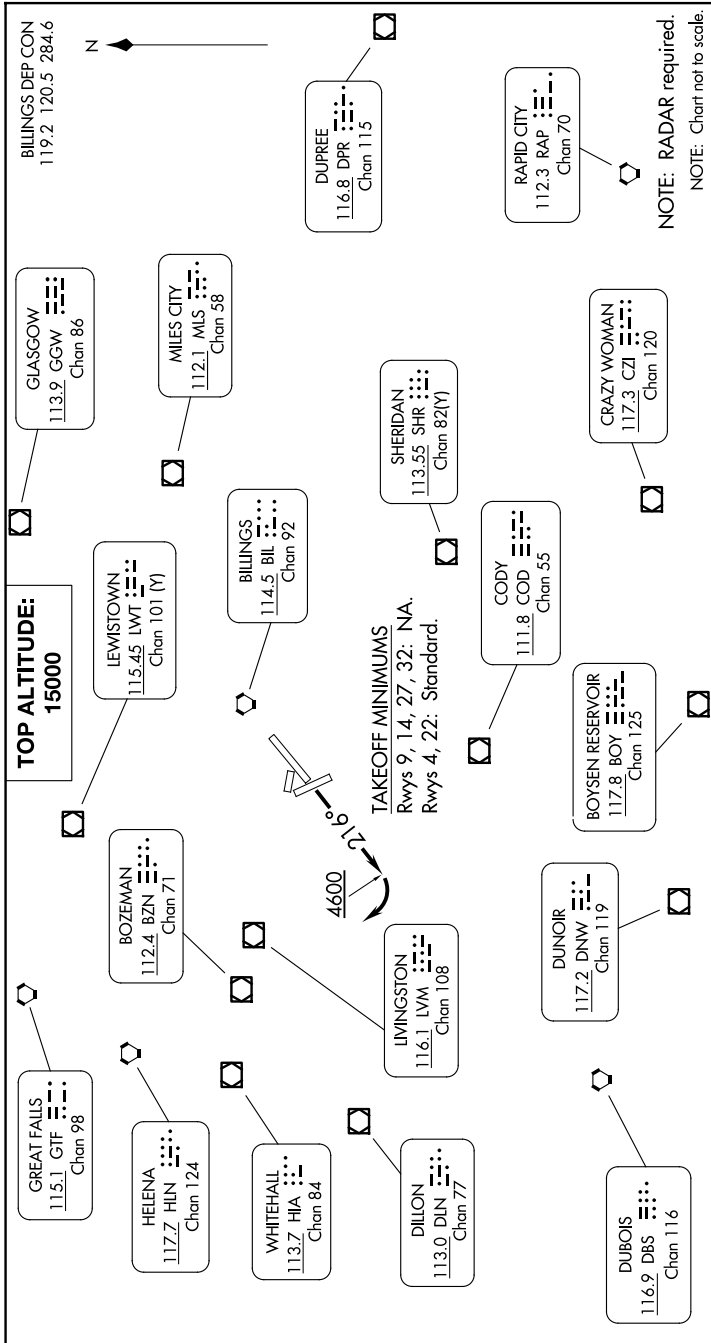

BILLINGS FIVE DEPARTURE

AL-6781 (FAA)

LAUREL MUNI (6S8)
LAUREL, MONTANA

NW-1, 15 MAY 2025 to 12 JUN 2025

BILLINGS FIVE DEPARTURE

LAUREL, MONTANA
LAUREL MUNI (6S8)

NW-1, 15 MAY 2025 to 12 JUN 2025