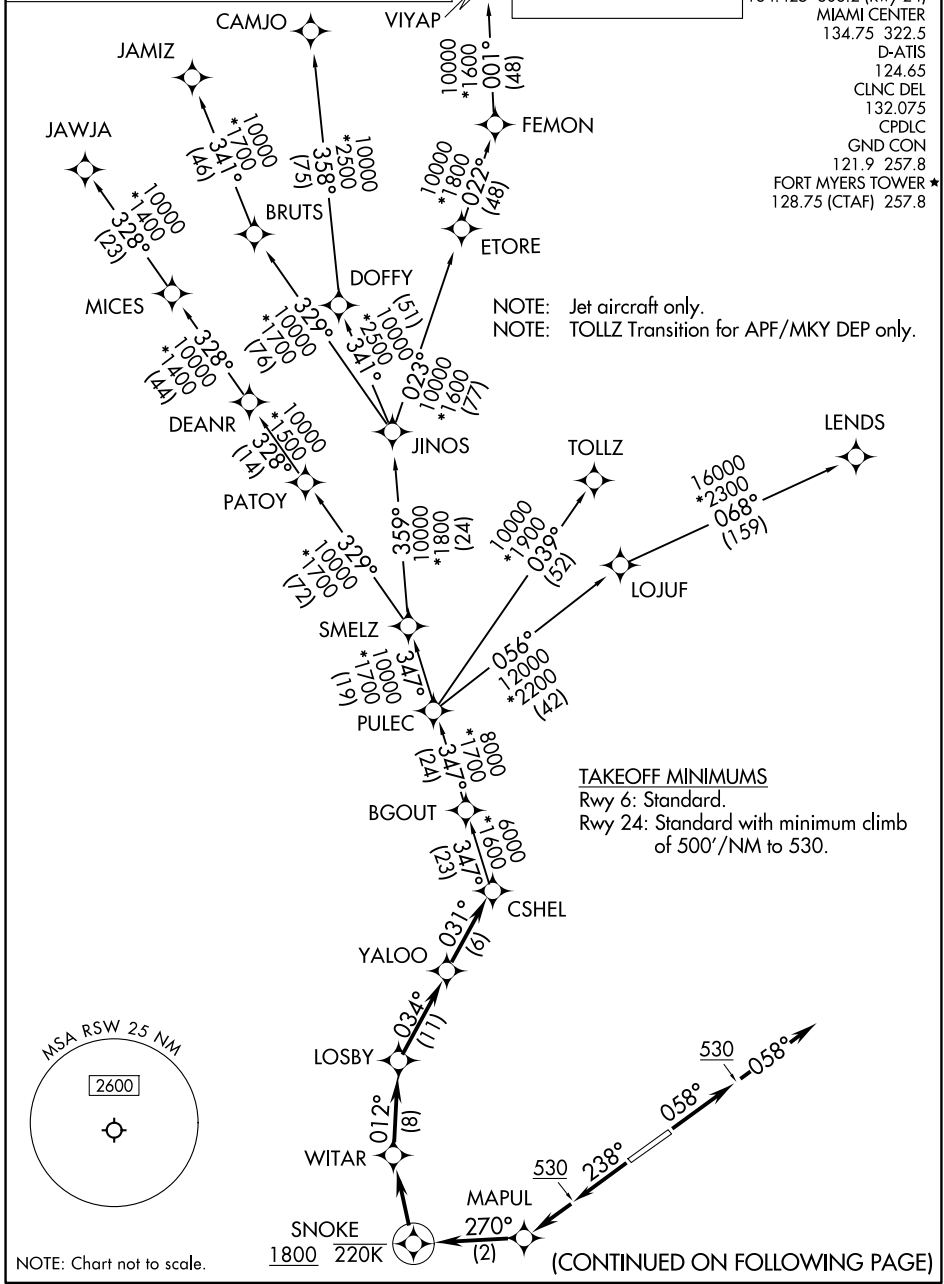

CSHEL SEVEN DEPARTURE (RNAV)

FORT MYERS, FLORIDA

RNAV 1 - DME/DME/IRU or GPS.
RADAR required for non-GPS equipped aircraft.

TOP ALTITUDE:
4000

- FORT MYERS DEP CON* 126.8 306.2 (Rwy 6)
- 134.425 306.2 (Rwy 24)
- MIAMI CENTER 134.75 322.5
- D-ATIS 124.65
- CLNC DEL 132.075
- CPDLC
- GND CON 121.9 257.8
- FORT MYERS TOWER* 128.75 (CTAF) 257.8

CSHEL SEVEN DEPARTURE (RNAV)

FORT MYERS, FLORIDA

SE-3, 15 MAY 2025 to 12 JUN 2025

SE-3, 15 MAY 2025 to 12 JUN 2025