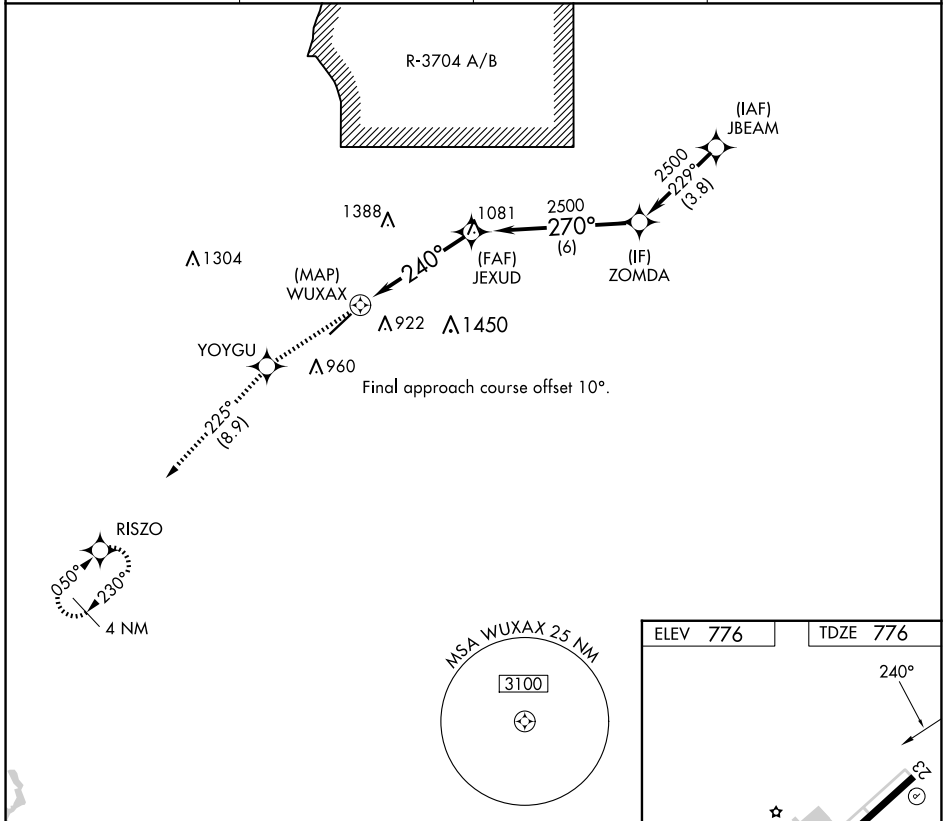

APP CRS 240°	Rwy Idg TDZE Apt Elev	6001 776 776
------------------------	-----------------------------	---

RNAV (GPS) RWY 23

ADDINGTON FLD (EKK)

RNP APCH.	
 	

MISSED APPROACH: Climb to 3000 direct YOYGU and on track 225° to RISZO and hold.

AWOS-3 121.025	LOUISVILLE APP CON 132.075 327.0	CLNC DEL 119.45	UNICOM 123.075 (CTAF) 
--------------------------	--	---------------------------	---

SE-1, 15 MAY 2025 to 12 JUN 2025

SE-1, 15 MAY 2025 to 12 JUN 2025