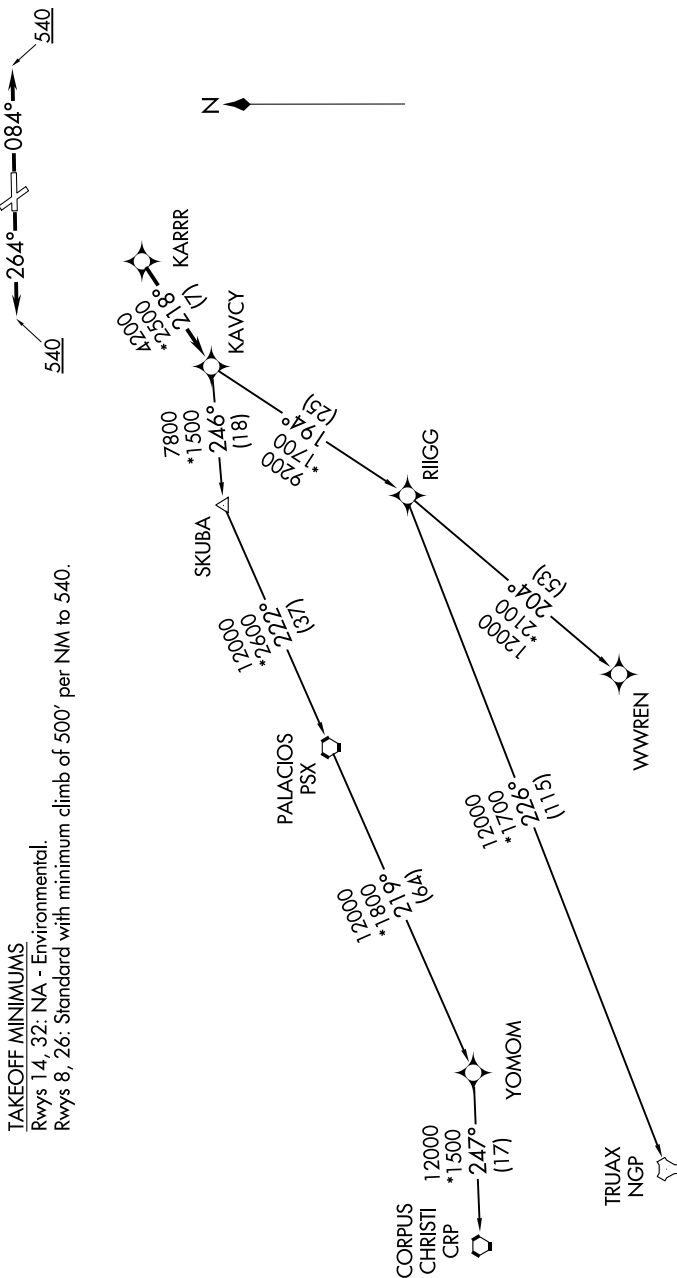

KARR SEVEN DEPARTURE (RNAV)

**TOP ALTITUDE:
ASSIGNED BY ATC**

RNAV-1 DME/DME/IRU or GPS.
RADAR required.

CTAF
122.7
HOUSTON DEP CON
134.45 284.0

(NARRATIVE ON FOLLOWING PAGE)

NOTE: Chart not to scale.

KARR SEVEN DEPARTURE (RNAV)