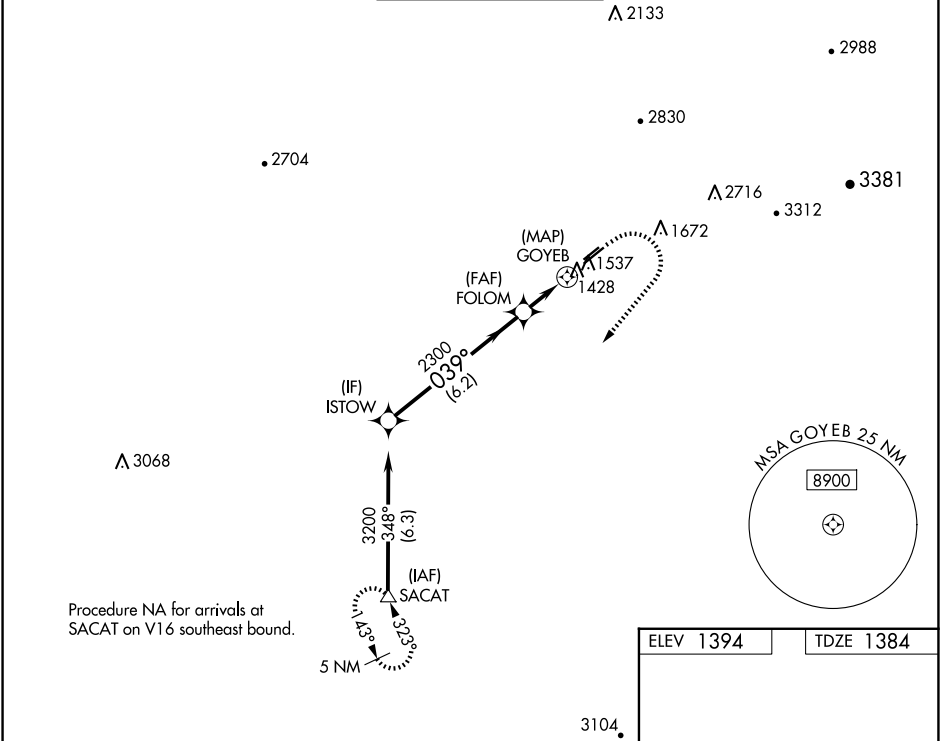

MESA, ARIZONA

AL-6647 (FAA)

24137

WAAS CH 90525 W04B	APP CRS 039°	Rwy Idg TDZE Apt Elev	5100 1384 1394
--	------------------------	-----------------------------	---

RNAV (GPS) RWY 4R

FALCON FLD (F'F'Z)

RNP APCH.

⚠ Circling to Rwy 22L, 22R NA at night. Circling NA for Cat C southeast of Rwy 4R and 22L.

MISSED APPROACH: Climb to 1900 then climbing right turn to 5000 direct SACAT and hold, continue climb-in-hold to 5000.

ELEV 1394	TDZE 1384
-----------	-----------

REIL Rwy 4R, 4L, 22L and 22R
MIRL Rwy 4L-22R and 4R-22L

SW-4, 15 MAY 2025 to 12 JUN 2025

SW-4, 15 MAY 2025 to 12 JUN 2025

MESA, ARIZONA
Amdt 1F 12AUG21

33°28'N-111°44'W

RNAV (GPS) RWY 4R

FALCON FLD (F'F'Z)